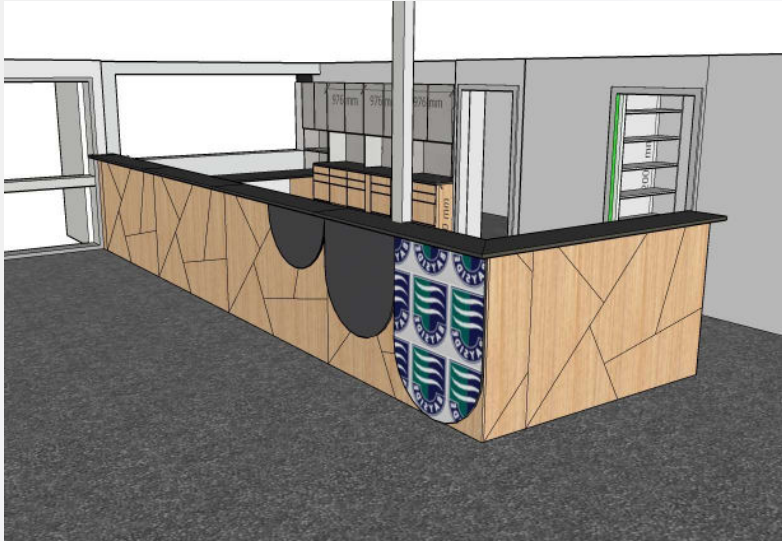

Bayside P-12 – Williamstown Campus – Admin Area – Finishes Schedule

Front Bench & Storage Joinery Finishes

Front Bench panel, Mobile Pedestals and Credenza Unit

- Silver Ash

Benchtops, Tops of Pedestal units and the panels on front bench

- Battalion

Top of Credenza Shelving Unit, & Doors & Shelving in Server Alcove

- Fox

Walls – Terrace White

Doors, Trims and Window Frames – Tranquil Retreat

Call 1300 00AGILE to discuss transforming your workspace!

Agile Quiet Booths - Acoustic Solutions - Custom Joinery - Education Furniture - Interior Fitouts - Plant Walls
Pod Seating - Quiet Pods - Storage - Task & Soft Seating - Teachers Wall - Work Stations