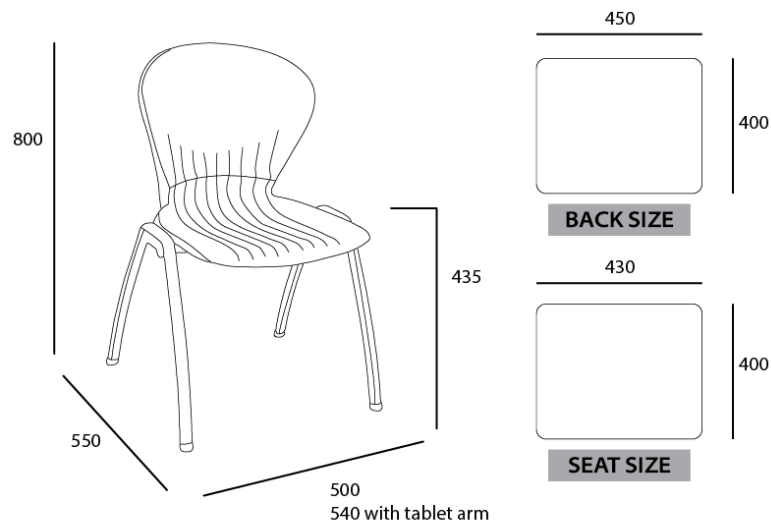

AGILE ANNE STUDY CHAIR
ASC-ANN-PP-BK

Anne Chair

DESCRIPTION
<ul style="list-style-type: none"> ▶ As one of our most versatile chairs, the Anne range can be outfitted with several options: a lecture table, fabric inserts for comfort or even outfit it with a gas-lift base for added versatility in the laboratory. ▶ Polypropylene Seat, Steel Frame ▶ Stackable (4 Leg) ▶ Available as a 4 Leg Chair or Gas-lift Chair ▶ Adjustable Height + 5 Star Base (Gaslift Chair)

DETAILS
Cleaning & Maintenance:
Damp Cloth, Mild Detergents
Warranty:
1 Year
Weight Rating:
90kg
Dimensions:
Anne 4 Leg: H 800mm x W 500mm x D 550mm
Anne w/ Lecture Table: H 800mm x W 540mm x D 425mm
Anne Gaslift: H 790mm - 910mm x W 435mm x D 560mm

Available Colours:
Seat Colours: Black, Blue, Red, Charcoal (Fabric Insert)
Frame Colours: Black, Chrome
Options:
4 Leg Chair or Gas-lift Chair
Lecture Table
Available With Arms
Available With Under Chair Basket
Fabric Inserts - Custom Upholstery Available
Custom Powder Coating Colours For Frame
Custom Seat Colours