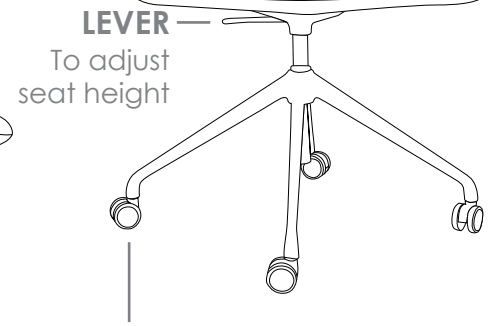

R6 BREAKOUT SEATING

SMOKE

FEATURES

- » Adjustable seat height with 4 star base, black base and black base with castors
- » Optional chrome 4 legs frame
- » Optional sled base chrome frame
- » Optional 700mm aluminium 4 star base
- » Optional timber legs with natural finish
- » Optional timber legs with black finish
- » Optional black base with or without castors
- » Fully upholstered
- » Plywood shell
- » Available in local fabrics
- » Optional frame or base colour (please allow 5 more days)
- » Suitable for indoor use only
- » 5 year warranty
- » Weight limit is 130kg

INDOOR USE ONLY

X Do not use as a step ladder

SMOKE-4L

SMOKE-SB

SMOKE-AB

SMOKE-BL

SMOKE-NL

SMOKE-BB