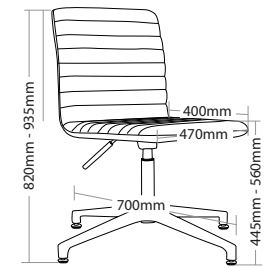

R6 BREAKOUT SEATING

SMOKE

FEATURES

- » Adjustable seat height with 4 star base, black base and black base with castors
- » Optional chrome 4 legs frame
- » Optional sled base chrome frame
- » Optional 700mm aluminium 4 star base
- » Optional timber legs with natural finish
- » Optional timber legs with black finish
- » Optional black base with or without castors
- » Fully upholstered
- » Plywood shell
- » Available in local fabrics
- » Optional frame or base colour (please allow 5 more days)
- » Suitable for indoor use only
- » 5 year warranty
- » Weight limit is 130kg

INDOOR USE ONLY

X Do not use as a step ladder

SMOKE-4L

SMOKE-SB

SMOKE-AB

SMOKE-BL

SMOKE-NL

SMOKE-BB

SMOKE-BBC

SMOKE BREAKOUT SEATING

SMOKE-4L

SMOKE-SB

SMOKE-AB

SMOKE-NL

SMOKE-BL

SMOKE-BB