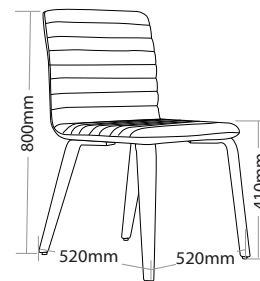

R6 BREAKOUT SEATING

SMOKE

FEATURES

- » Adjustable seat height with 4 star base, black base and black base with castors
- » Optional chrome 4 legs frame
- » Optional sled base chrome frame
- » Optional 700mm aluminium 4 star base
- » Optional timber legs with natural finish
- » Optional timber legs with black finish
- » Optional black base with or without castors
- » Fully upholstered
- » Plywood shell
- » Available in local fabrics
- » Optional frame or base colour (please allow 5 more days)
- » Suitable for indoor use only
- » 5 year warranty
- » Weight limit is 130kg

INDOOR USE ONLY

X Do not use as a step ladder

SMOKE-4L

SMOKE-SB

SMOKE-AB

SMOKE-BL

SMOKE-NL

SMOKE-BB

SMOKE-BBC

SMOKE BREAKOUT SEATING

SMOKE-4L

SMOKE-SB

SMOKE-AB

SMOKE-NL

SMOKE-BL

SMOKE-BB