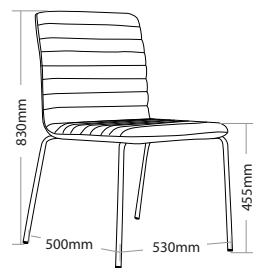

R6 BREAKOUT SEATING

SMOKE

FEATURES

- » Adjustable seat height with 4 star base, black base and black base with castors
- » Optional chrome 4 legs frame
- » Optional sled base chrome frame
- » Optional 700mm aluminium 4 star base
- » Optional timber legs with natural finish
- » Optional timber legs with black finish
- » Optional black base with or without castors
- » Fully upholstered
- » Plywood shell
- » Available in local fabrics
- » Optional frame or base colour (please allow 5 more days)
- » Suitable for indoor use only
- » 5 year warranty
- » Weight limit is 130kg

INDOOR USE ONLY

X Do not use as a step ladder

SMOKE-4L

SMOKE-SB

SMOKE-AB

SMOKE-BL

SMOKE-NL

SMOKE-BB