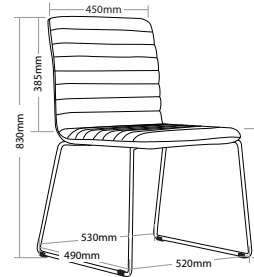

R6 BREAKOUT SEATING

SMOKE

FEATURES

- » Adjustable seat height with 4 star base, black base and black base with castors
- » Optional chrome 4 legs frame
- » Optional sled base chrome frame
- » Optional 700mm aluminium 4 star base
- » Optional timber legs with natural finish
- » Optional timber legs with black finish
- » Optional black base with or without castors
- » Fully upholstered
- » Plywood shell
- » Available in local fabrics
- » Optional frame or base colour (please allow 5 more days)
- » Suitable for indoor use only
- » 5 year warranty
- » Weight limit is 130kg

INDOOR USE ONLY

X Do not use as a step ladder

SMOKE-4L

SMOKE-SB

SMOKE-AB

SMOKE-BL

SMOKE-NL

SMOKE-BB