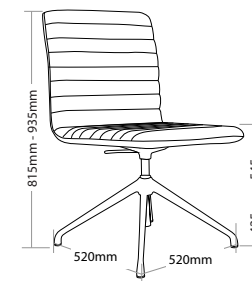

R6 BREAKOUT SEATING

SMOKE

FEATURES

- » Adjustable seat height with 4 star base, black base and black base with castors
- » Optional chrome 4 legs frame
- » Optional sled base chrome frame
- » Optional 700mm aluminium 4 star base
- » Optional timber legs with natural finish
- » Optional timber legs with black finish
- » Optional black base with or without castors
- » Fully upholstered
- » Plywood shell
- » Available in local fabrics
- » Optional frame or base colour (please allow 5 more days)
- » Suitable for indoor use only
- » 5 year warranty
- » Weight limit is 130kg

INDOOR USE ONLY

X Do not use as a step ladder

SMOKE-4L

SMOKE-SB

SMOKE-AB

SMOKE-BL

SMOKE-NL

SMOKE-BB

SMOKE-BBC

SMOKE BREAKOUT SEATING

SMOKE-4L

SMOKE-SB

SMOKE-AB

SMOKE-NL

SMOKE-BL

SMOKE-BB