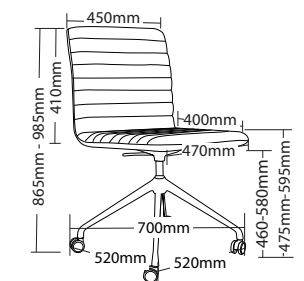

R6 BREAKOUT SEATING

SMOKE

FEATURES

- » Adjustable seat height with 4 star base, black base and black base with castors
- » Optional chrome 4 legs frame
- » Optional sled base chrome frame
- » Optional 700mm aluminium 4 star base
- » Optional timber legs with natural finish
- » Optional timber legs with black finish
- » Optional black base with or without castors
- » Fully upholstered
- » Plywood shell
- » Available in local fabrics
- » Optional frame or base colour (please allow 5 more days)
- » Suitable for indoor use only
- » 5 year warranty
- » Weight limit is 130kg

INDOOR USE ONLY

X Do not use as a step ladder

SMOKE-4L

SMOKE-SB

SMOKE-AB

SMOKE-BL

SMOKE-NL

SMOKE-BB

SMOKE-BBC

SMOKE BREAKOUT SEATING

SMOKE-4L

SMOKE-SB

SMOKE-AB

SMOKE-NL

SMOKE-BL

SMOKE-BB