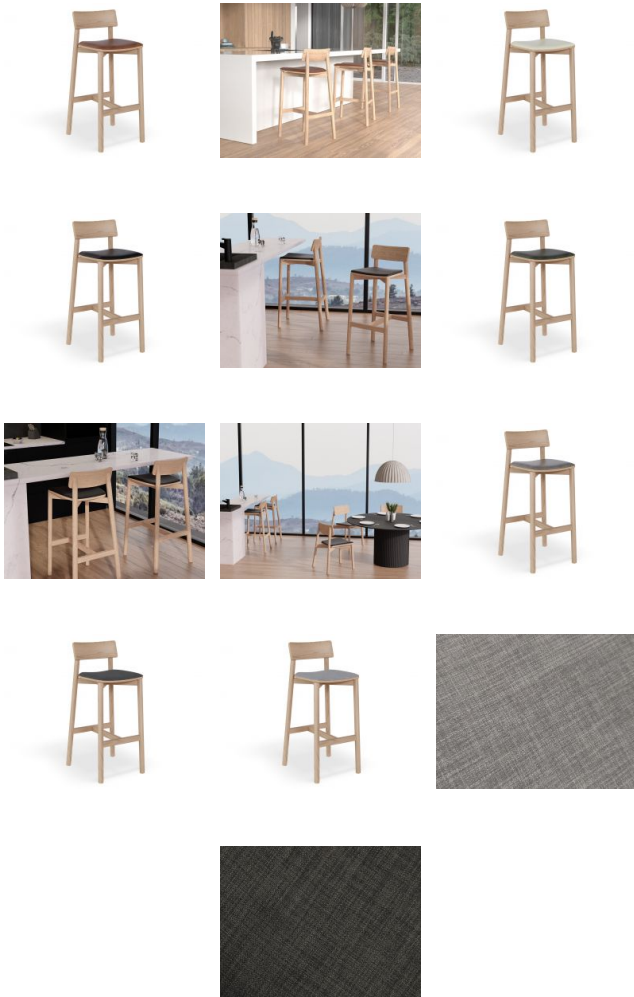

# Andi Stool - Natural With Pad

## Product Specifications

Seat Height:	66cm or 75cm
Overall Size:	66cm size: 42cm W x 89cm H x 47cm D
	75cm size: 42cm W x 98cm H x 47cm D
Frame Colour & Material:	Natural Solid American Ash
Seat Colour & Material:	Faux Leather or Fabric
Assembly:	None Required

## Available Options

66cm Seat Height Vintage Tan Vegan leather Seat Pad
75cm Seat Height Vintage Tan Vegan leather Seat Pad
66cm Seat Height White Vegan Leather Seat Pad
75cm Seat Height White Vegan Leather Seat Pad
66cm Seat Height Vintage Black Vegan leather Seat Pad
75cm Seat Height Vintage Black Vegan Leather Seat Pad
66cm Seat Height Vintage Grey Vegan leather Seat Pad
75cm Seat Height Vintage Grey Vegan leather Seat Pad
66cm Seat Height Vintage Green Vegan Leather Seat Pad
75cm Seat Height Vintage Green Vegan Leather Seat Pad
66cm Seat Height Light Grey Fabric Seat Pad
75cm Seat Height Light Grey Fabric Seat Pad
66cm Seat Height Charcoal Fabric Seat Pad
75cm Seat Height Charcoal Fabric Seat Pad