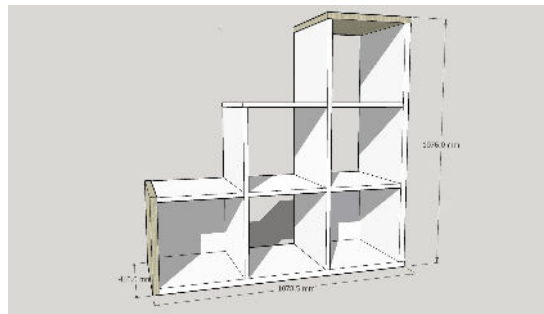

CUBE STORAGE UNIT 6UP STEPPED
ACJ-6UCSU-STEP

DESCRIPTION

Use the Cube Storage unit as a Horizontal unit or an Upright unit. Built in all 25mm Laminex Melamine Board with a solid back - doesn't have to be secured to a wall like some of the other inferior units.

Suits the 33 x 33 x 38cm Storage Boxes

DETAILS

Cleaning & Maintenance:

Damp Cloth, Mild Detergents

Dimensions:

1076mmW x 410mmD x 1076mmH

Available Colours:

Large range of Commercial Laminex Colours available – 25 x Plain Colours and 25 X Timber Woodgrain colours – Refer to Resources Tab on Website