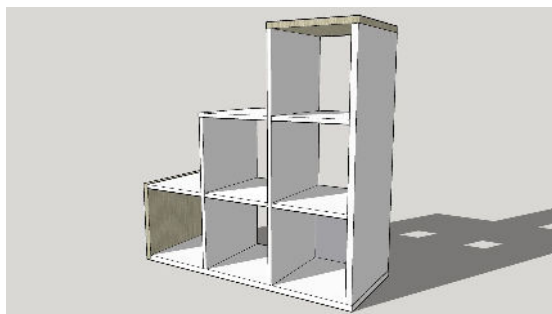

CUBE STORAGE UNIT 6UP STEPPED
ACJ-6UCSU-STEP

DESCRIPTION

Use the Cube Storage unit as a Horizontal unit or an Upright unit. Built in all 25mm Laminex Melamine Board with a solid back - doesn't have to be secured to a wall like some of the other inferior units.

Suits the 33 x 33 x 38cm Storage Boxes

DETAILS

Cleaning & Maintenance:

Damp Cloth, Mild Detergents

Dimensions:

1076mmW x 410mmD x 1076mmH

Available Colours:

Large range of Commercial Laminex Colours available – 25 x Plain Colours and 25 X Timber Woodgrain colours – Refer to Resources Tab on Website