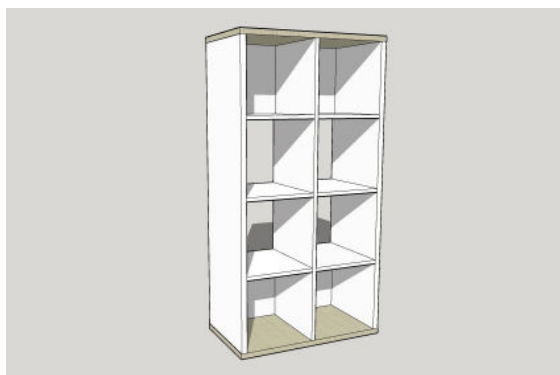

**AGILE CUBE STORAGE UNIT 8UP
ACJ-8UCSU**

DESCRIPTION

Use the Cube Storage unit as a Horizontal unit or an Upright unit. Built in all 25mm Laminex Melamine Board with a solid back - doesn't have to be secured to a wall like some of the other inferior units.

Suits the 33 x 33 x 38cm Storage Boxes

DETAILS

Cleaning & Maintenance:

Damp Cloth, Mild Detergents

Warranty:

5 Years - Normal Wear & Tear

Dimensions:

1426mmL/H x 730mmW x 420mmD