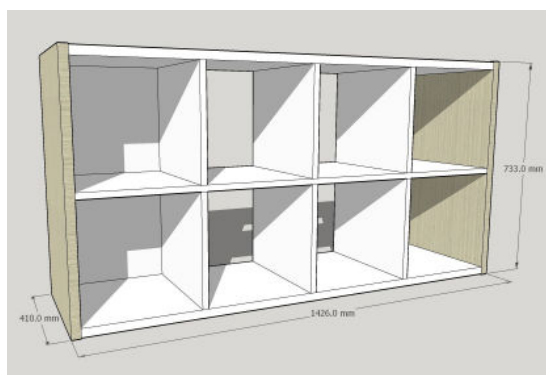

**AGILE CUBE STORAGE UNIT 8UP
ACJ-8UCSU**

DESCRIPTION

Use the Cube Storage unit as a Horizontal unit or an Upright unit. Built in all 25mm Laminex Melamine Board with a solid back - doesn't have to be secured to a wall like some of the other inferior units.

Suits the 33 x 33 x 38cm Storage Boxes

DETAILS

Cleaning & Maintenance:

Damp Cloth, Mild Detergents

Warranty:

5 Years - Normal Wear & Tear

Dimensions:

1426mmL/H x 730mmW x 420mmD