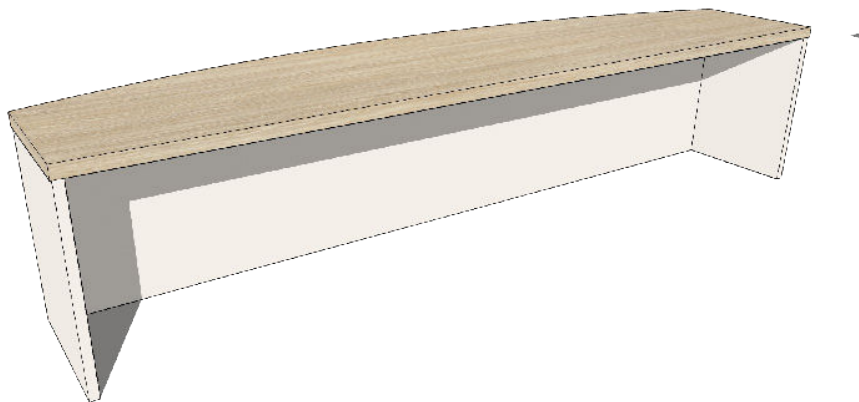

## AGILE DESK HOB BOW FRONT

### DESCRIPTION

- Convert any desk to a Reception Desk
- Simple Hob with Bow front for Style
- Can be purchased with Desk or Separately to fit onto an existing Desk

#### Available Dimensions

1200 / 1500 / 1800 / 2100 W x 300/450 D x 400mm H