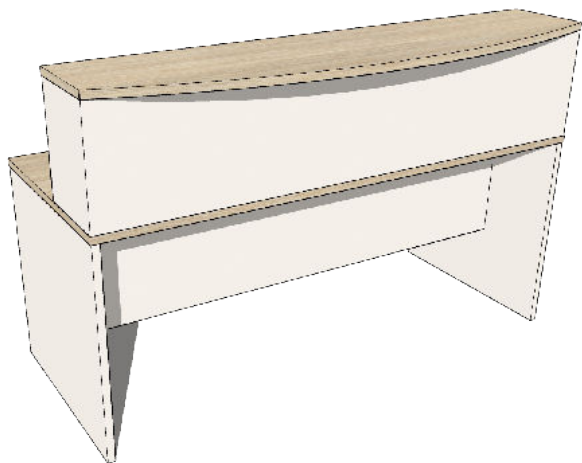

## AGILE DESK HOB BOW FRONT

### DESCRIPTION

- Convert any desk to a Reception Desk
- Simple Hob with Bow front for Style
- Can be purchased with Desk or Separately to fit onto an existing Desk

#### Available Dimensions

1200 / 1500 / 1800 / 2100 W x 300/450 D x 400mm H