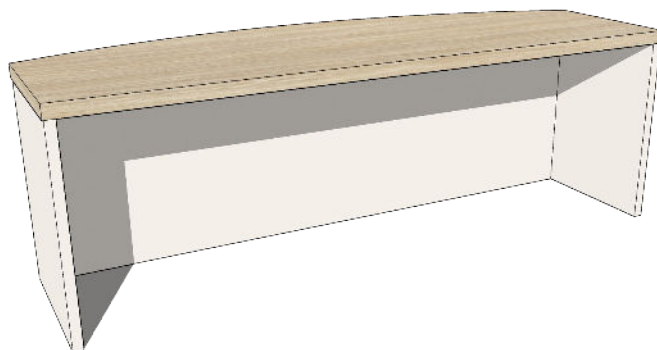

## AGILE DESK HOB BOW FRONT

### DESCRIPTION

- Convert any desk to a Reception Desk
- Simple Hob with Bow front for Style
- Can be purchased with Desk or Separately to fit onto an existing Desk

#### Available Dimensions

1200 / 1500 / 1800 / 2100 W x 300/450 D x 400mm H