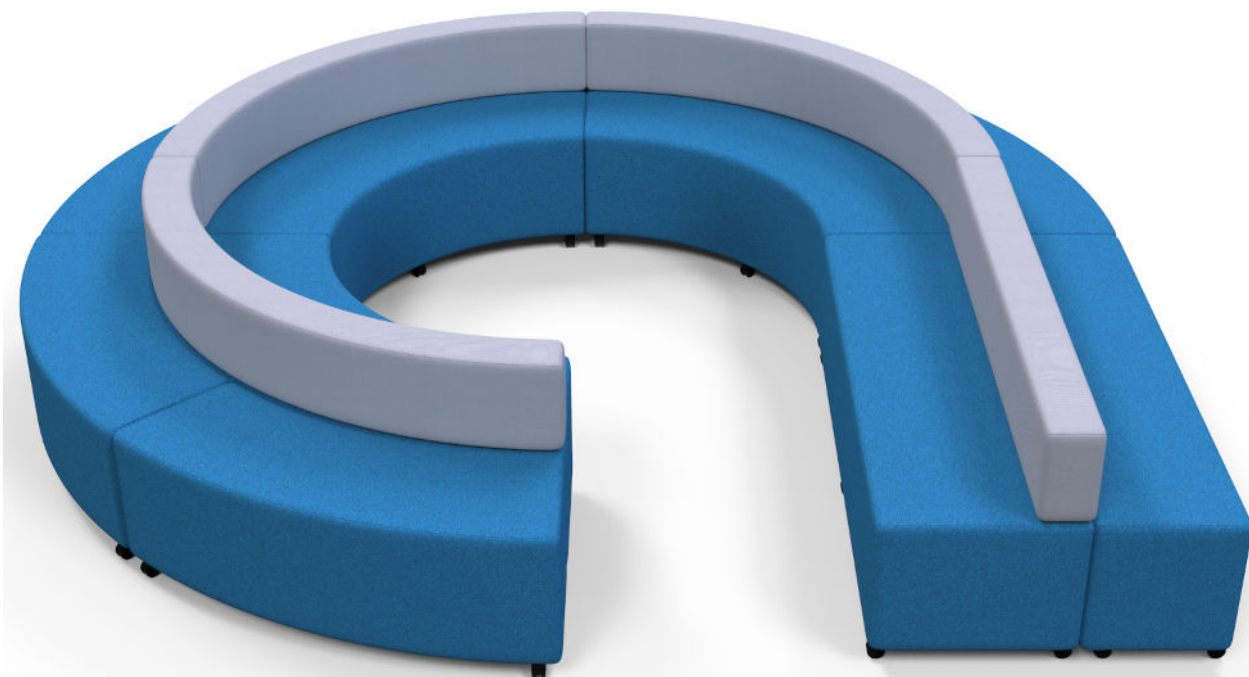

AGILE FLOW OTTOMAN
AOTT-FLO-CRV-1430-450

3740mm

DESCRIPTION

- ▶ Australian made
- ▶ The Flow lounge seating system is designed around 4 simple pieces that can be easily arranged into multiple shapes and layouts.
- ▶ This modular and mobile design allows for quick reconfiguration.

Seats: Straight / curved, with / without back

Fabric: Your choice of any fabric, leather, vinyl, healthcare treated and eco-friendly fabrics. Large array of fabrics & vinyls available – refer to resources tab on the website

DIMENSIONS

Height	Width	Depth	Seat Height
750mm	1872mm	620mm	450mm

DIMENSIONS

Height	Width	Depth	Seat Height
750mm	1872mm	620mm	450mm

DIMENSIONS

Height	Width	Depth	Seat Height
450mm	1431mm	450mm	450mm

DIMENSIONS

Height	Width	Depth	Seat Height
450mm	1872mm	450mm	450mm