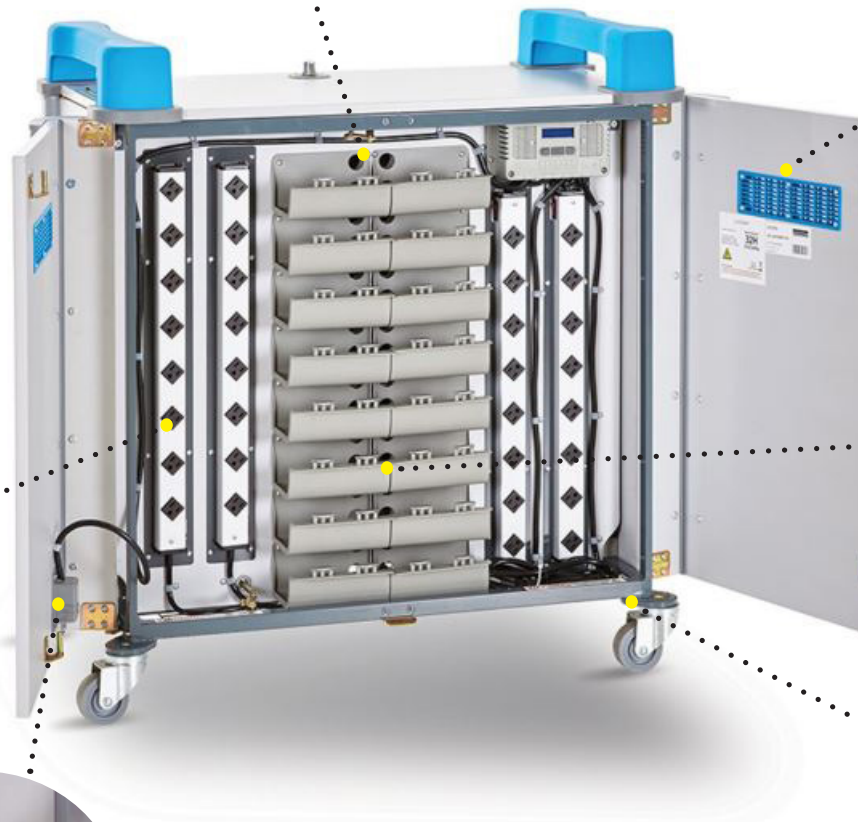

Rounded corner extrusions and rubber bumpers protect the walls and devices when in transit.

Fixed individual shelves angle back slightly to allow devices to sit in place when moving the unit (1 device per shelf).

Each shelf has a cleverly integrated 5 point cable management system which neatly stores and secures cables.

Large L-shaped doors for easy access to device and power compartment.

Charges all devices simultaneously. Power 7 Management System manages the power consumption to ensure power surges do not occur and all devices charge efficiently. Power 7 features a sophisticated timer allowing three different charge schedules a day, 7-days a week. Power strips turn on one at a time, 1.5 seconds apart to provide inrush surge protection.

IEC power cable plugs into the mains and are designed to snap out if pulled away from the wall, preventing damage to the unit or any nasty trips.

Secure back compartment houses excess cables and power strips and has individual cable pockets for each device to store AC adaptors.

Cable clip portholes that feed cables from the back power compartment to the front of the unit, preventing cables from being removed from the front.

Cable clip portholes that feed cables from the back power compartment to the front of the unit, preventing cables from being removed from the front.