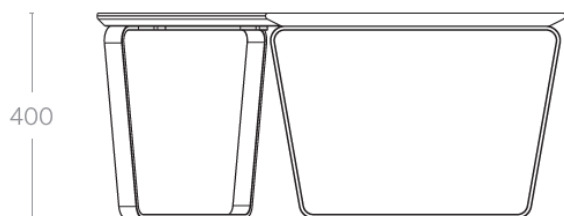

Available Colours:
White lacquer, solid beech, black powdercoat
Options:
Straight or curved Large range of Commercial Laminex Colours available – 25 x Plain Colours and 25 X Timber Woodgrain colours – refer to Resources Tab on Website - More colours available – Polytec, Formica and POA