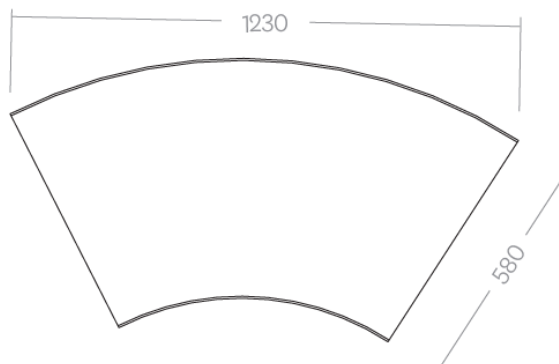

Available Colours:
White lacquer, solid beech, black powdercoat
Options:
Straight or curved Large range of Commercial Laminex Colours available – 25 x Plain Colours and 25 X Timber Woodgrain colours – refer to Resources Tab on Website - More colours available – Polytec, Formica and POA