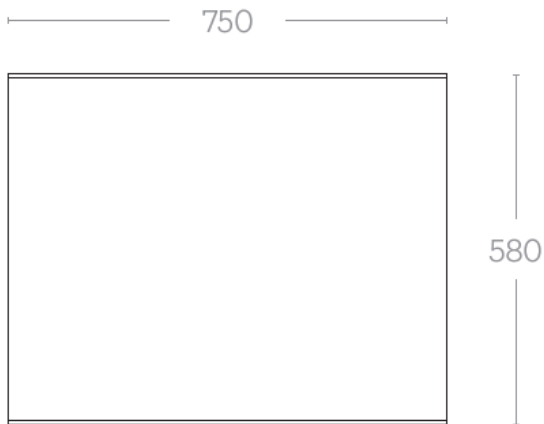

Available Colours:
White lacquer, solid beech, black powdercoat
Options:
Curved or straight Large range of Commercial Laminex Colours available – 25 x Plain Colours and 25 X Timber Woodgrain colours – refer to Resources Tab on Website - More colours available – Polytec, Formica and POA