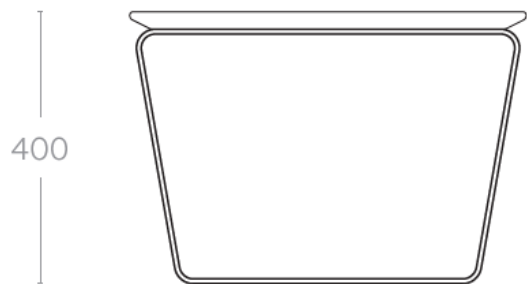

Available Colours:
White lacquer, solid beech, black powdercoat
Options:
Curved or straight Large range of Commercial Laminex Colours available – 25 x Plain Colours and 25 X Timber Woodgrain colours – refer to Resources Tab on Website - More colours available – Polytec, Formica and POA