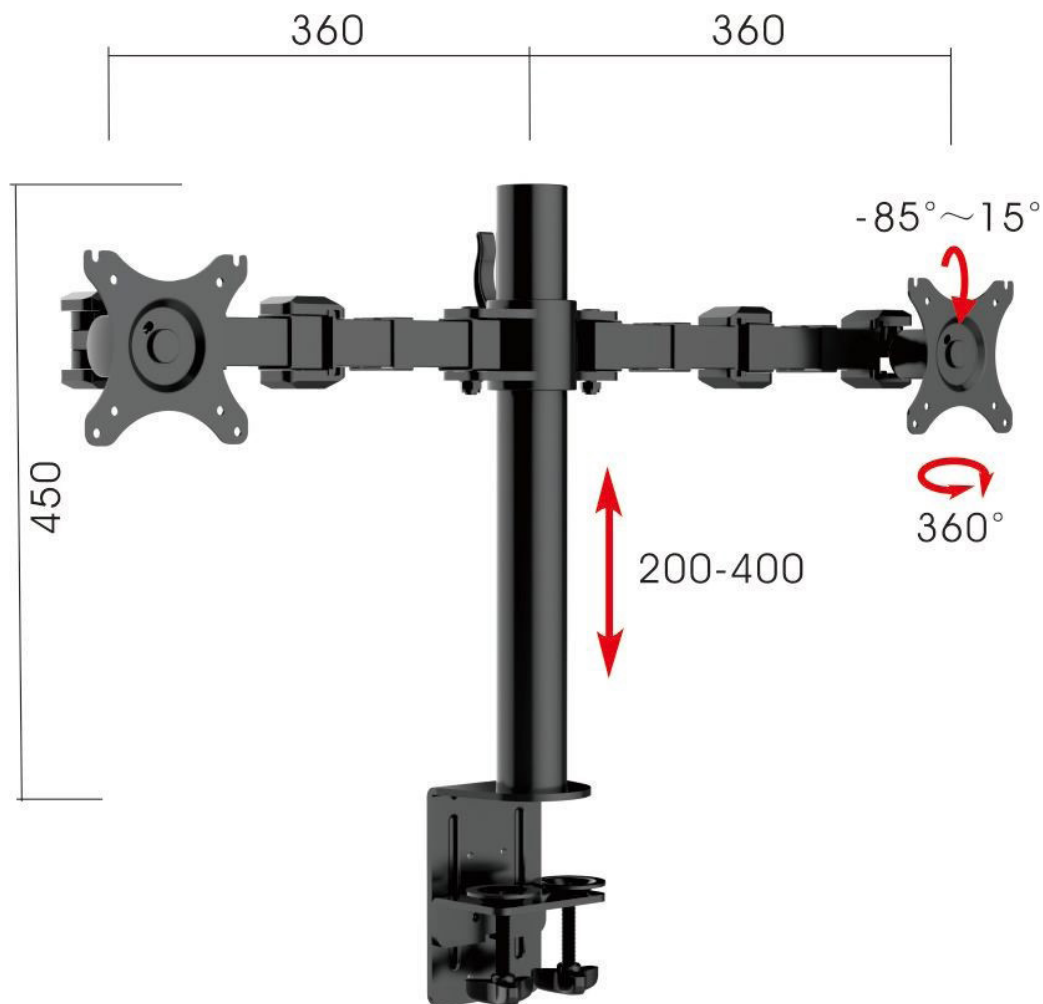

REVOLVE MONITOR ARM- DUAL
AMA-REV2-BK

DESCRIPTION

- ▶ Liberate your work top space and improve posture with a Revolve pole mounted dual monitor arm.
- ▶ 360 degree horizontal adjustment and cable management within the pole.
- ▶ Suits 10" – 30" Monitors
- ▶ 200 – 400mm Height Range
- ▶ 450mm Centre Pole Height
- ▶ 360mm Arm Reach
- ▶ 85 > 15 Degree Vertical Tilt
- ▶ 10kg Weight Rating per Arm
- ▶ Clamp & Grommet Fix Kit Included

Revolve Single Monitor Arm also available