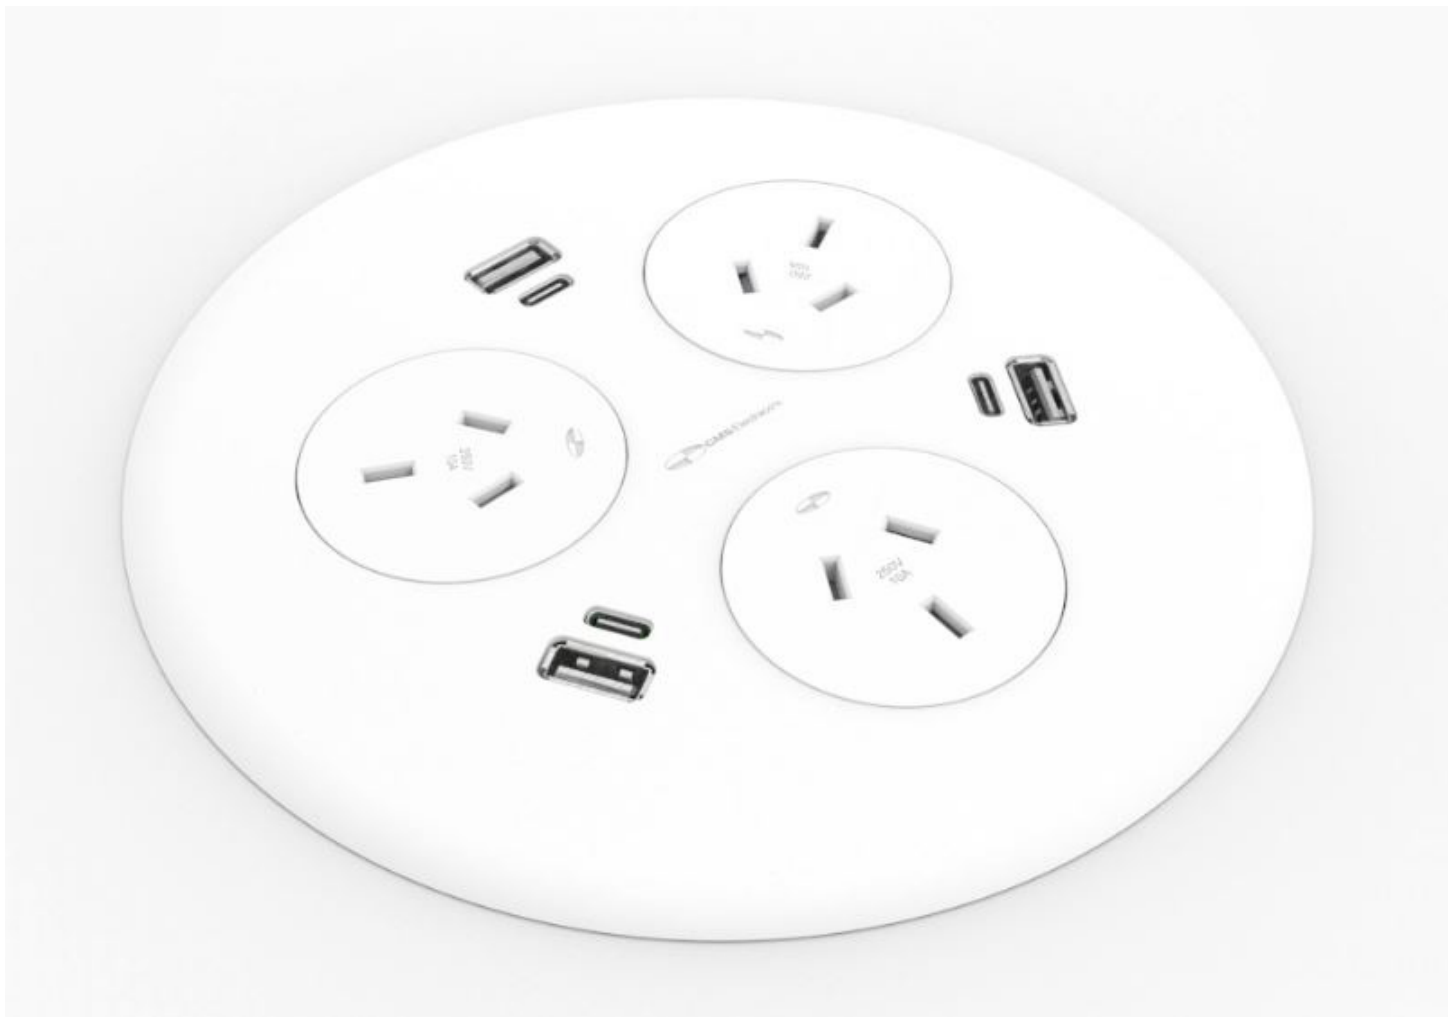

BLINKY-IN DESK POWER MODULE AIDPM-BLIN-BL03U3AC3G15

DESCRIPTION

- ▶ Blinky is the latest in-desk innovation from CMS Electracom specifically suited to shared, open and conferencing spaces.
- ▶ Blinky stylishly recessed into the surface providing 360degree access to three GPOs with the option of 30W USB Type-C/A PD fast-charging for tablets, smartphones and even some laptops.
- ▶ Outlets feature a push-fit shutter design preventing dust and grime build-up
- ▶ Available with either a 3-pin plug or softwiring TAG lead for daisy chaining.
- ▶ Simple circular cut-out for fast installation