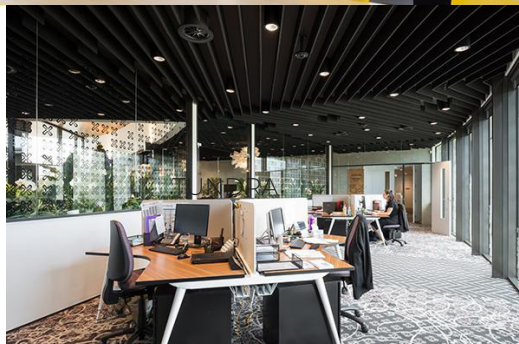

FRONTIER SUSPENDED CEILING ACOUSTICS

SIERRA