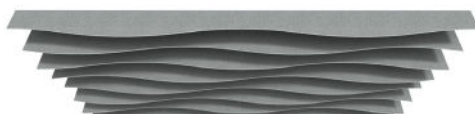

## FRONTIER SUSPENDED CEILING ACOUSTICS

SIERRA

TUNDRA

AXIS

TALUS

DUNE

### DESCRIPTION

- ▶ Frontier offers targeted sound absorption, endless configurations, and stress-free installation without compromising acoustic performance.
- ▶ Frontier is an innovative acoustic system designed for targeted sound absorption for today's ever-changing open-plan workspaces, retail, education and hospitality applications.
- ▶ Formed by just three elements including Mounting Clips, Frontier Extrusions, and Acoustic Fins or Rafts, Frontier allows designers to mix and match colours and styles, create endless configurations, and enjoy quick and stress-free installations.
- ▶ Whether specifying Fin or Raft styles, Frontier offers incredible acoustic performance that can be 'tuned' for the space.
- ▶ Multiuse aluminium channels and clips allow for adjustment on-site, further enhancing the surrounding environment.
- ▶ Choose from 17 colours and nine styles, including Fins or Raft for a bold, dimensional statement.
- ▶ Create a more comfortable and personalised experience by tuning the acoustic effect. Simply move the Fins or Rafts closer together or further apart.
- ▶ Mount Fins or Rafts flush to the ceiling to 'blend in', fix them to rails or suspend them using extension rods.
- ▶ Frontier can be configured to fit the space perfectly.
- ▶ Fins and Rafts are made with our high performing, highly-compressed polyester material, which uses advanced fibre locking technology, instead of adhesives