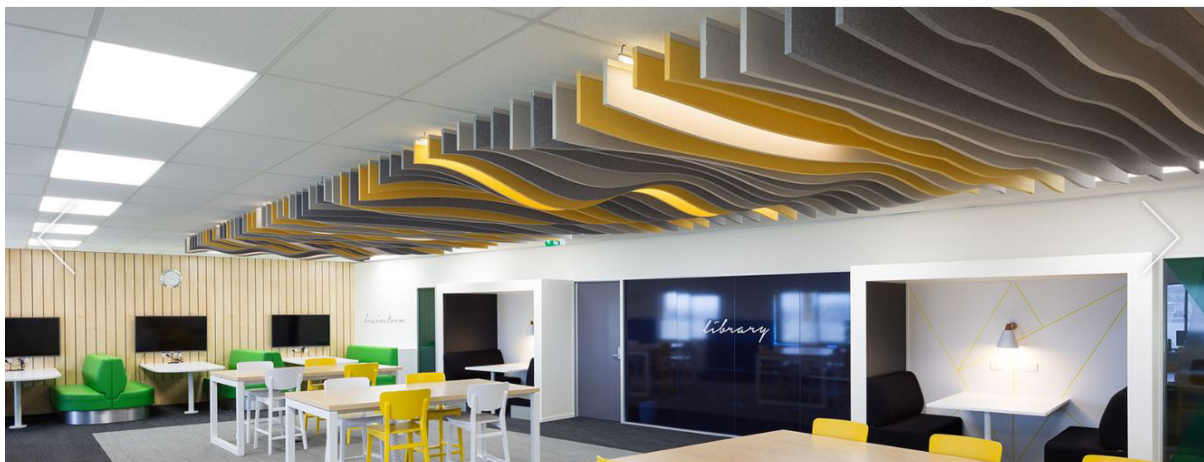

FRONTIER SUSPENDED CEILING ACOUSTICS

SIERRA