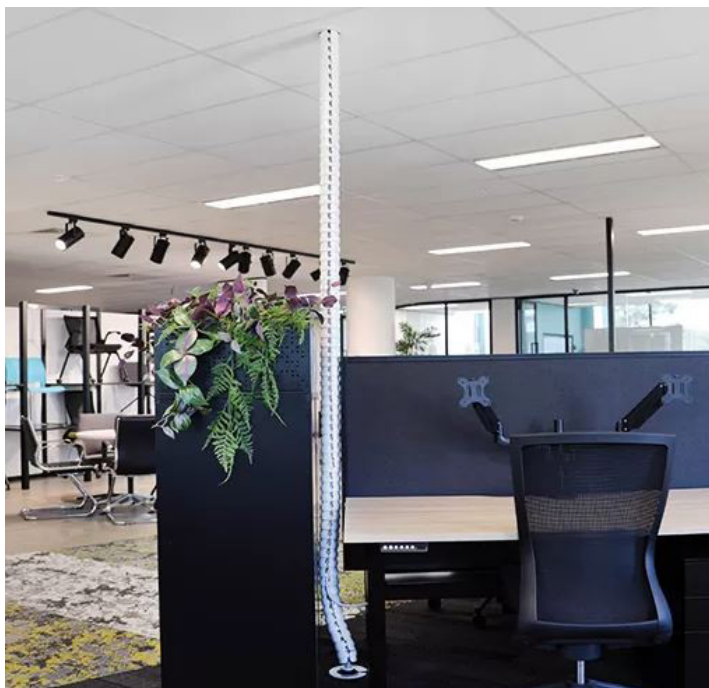

PATHFINDER- FLOOR TO CEILING UMBILICAL ACM-SB4-PATH-2140

SB4

Top Ceiling Collar, Bottom Weighted Base with Tension Kit

Options

PATHFINDER 2140mm SB4

PATHFINDER 2820mm SB4

DESCRIPTION

- ▶ The OE Elsafe Pathfinder system has been designed from 25 years of experience in supplying cable management products.
- ▶ Pathfinder offers a complete floor to desk, floor to ceiling, or ceiling to desk, vertical cable management solution.
- ▶ Unique PATHFINDER GROMMET for feeding under floor cables directly into the umbilical
- ▶ Pathfinder can be extended on-site with a simple 'Push & Click' to suit different applications
- ▶ Wide range of floor, desk and ceiling fixing options to provide total cable management
- ▶ Internal segregation for power and data cables
- ▶ Combine PATHFINDER with one of the OE Elsafe cable trays or wire-baskets for optimum cable management.