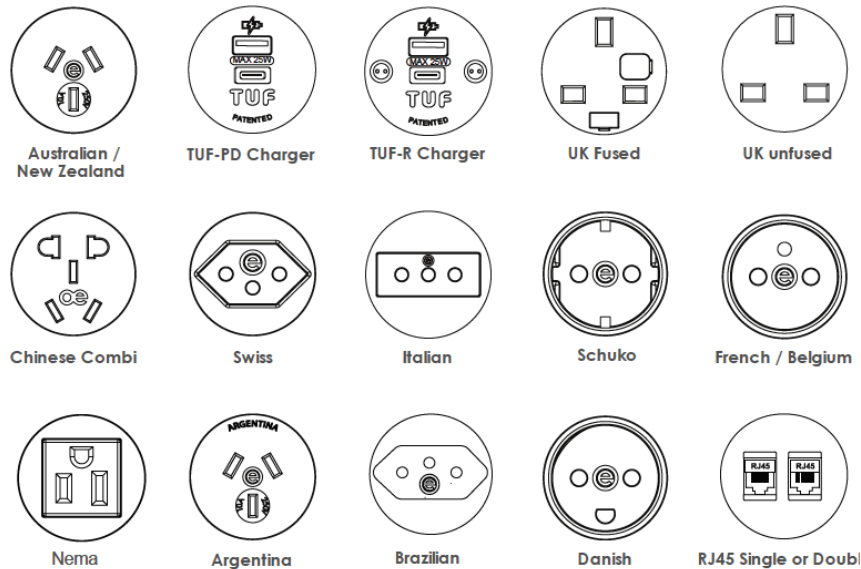

**PLUTO-ON DESK POWER MODULE**  
AADPM-PLUTO-513002

**DESCRIPTION**

- ▶ PLUTO satisfies a demand for power and data connectivity, in informal spaces, in a way that no other module has done before.
- ▶ Perfectly suited to breakout areas, smaller meeting rooms, public spaces and anywhere power is needed.
- ▶ With 3 outlet positions, PLUTO is perfect for a small team to power/charge their devices using conventional mains plugs.
- ▶ PLUTO can be securely clamped to a standard 80mm desk grommet hole, screwed to any suitable surface, or supplied with side entry power cord and rubber feet for free standing use.
- ▶ PLUTO makes sharing power a pleasure.

**DETAILS**

**Cleaning & Maintenance:**

Damp Cloth, Mild Detergents

**Warranty:**

5 Years under Normal Wear & Tear

**Available Colours:**

PLUTO is available in white, black and 8 vibrant

**Options:**

PLUTO is also customisable with prints or logos to order.

Choose from a range of plug types: Aus/NZ, TUF-PD Charger, TUF-R Charger, UK Fused, UK unfused, Chinese combi, Swiss, Italian, Schuko, French/Belgium, Nema, Argentina, Brazilian, Danish, RJ45 single or double