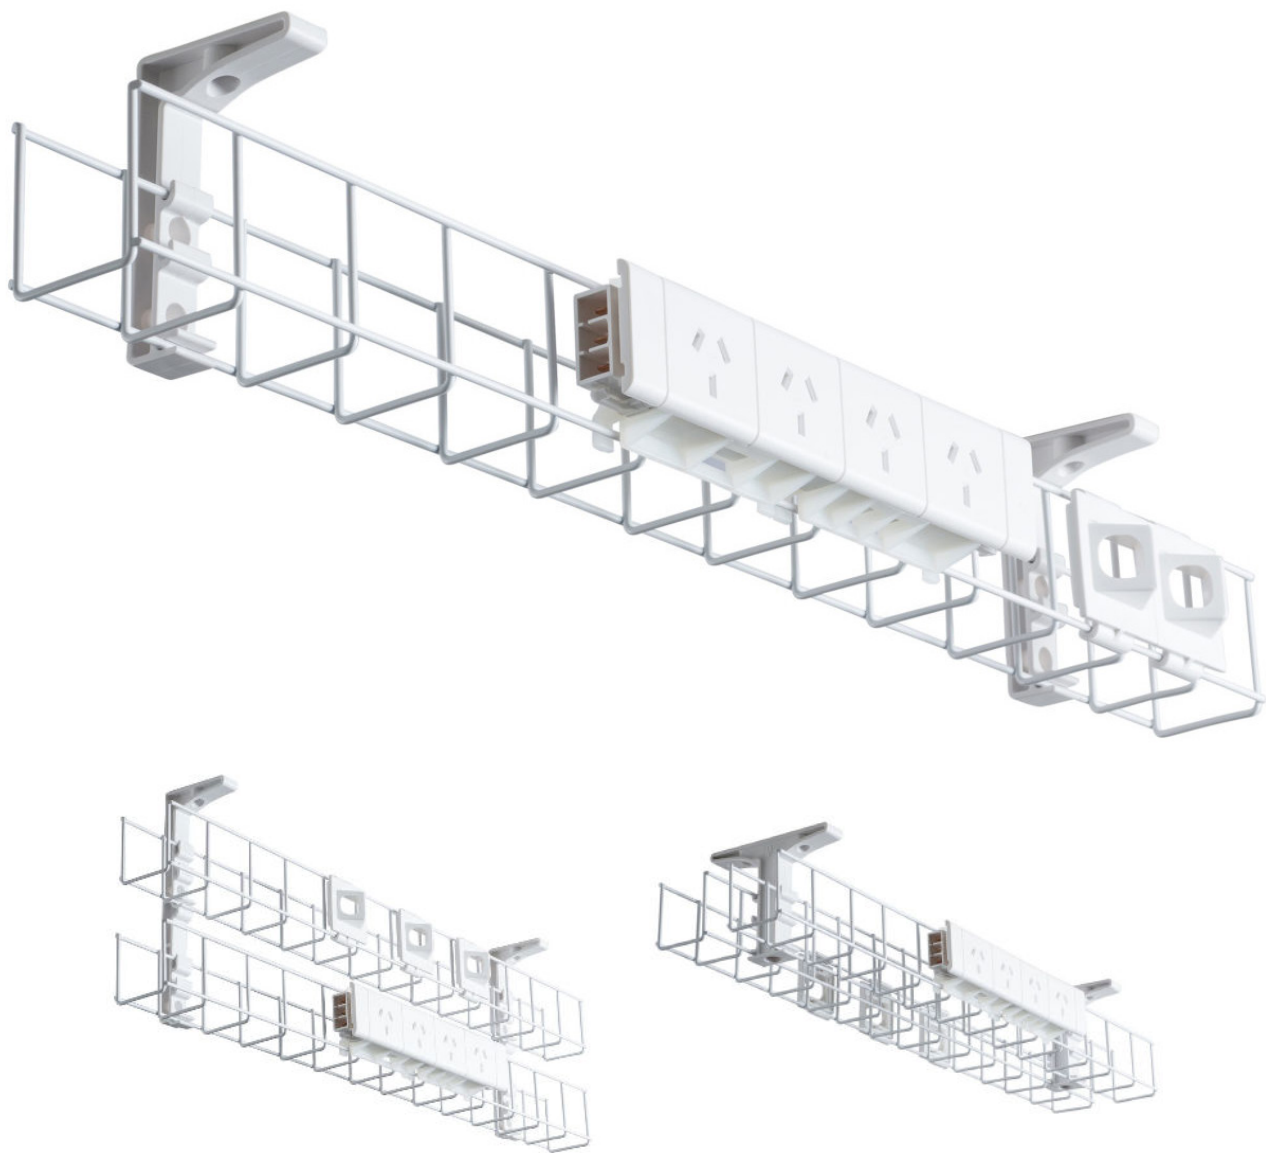

WIRE GRID CABLE BASKETS AWGT-21250-WT

DESCRIPTION

- ▶ CMS have now released a new 50mm flexible cable management basket with two new vertical mounting brackets, which allows the installer to switch between a two tier basket to a single tier basket.
- ▶ The mounting brackets screw to the underside of the workstation or back into the modesty panel & allows the basket to 'snap' into the bracket.
- ▶ These baskets can also be cut to a custom length on site with the new plastic end caps available to tidy up the trimmed ends.
- ▶ CMS have released a new 'T' mounting bracket to allow installation of single tier baskets in a back to back application.
- ▶ Cost effective cable reticulation
- ▶ Different configurations are available
- ▶ Switch between tier to single tier

DETAILS

PRODUCT CODE	DESCRIPTION	SIZE
AWGT-20950-WT	2 x Single Tier Back to Back	950mm
AWGT-21250-WT	2 x Single Tier Back to Back	1250mm
AWGT-21550-WT	2 x Single Tier Back to Back	1550mm
AWG-20950-WT	Dual Tier	950mm
AWG-21250-WT	Dual Tier	1250mm
AWG-21550-WT	Dual Tier	1550mm
AWG-10950-WT	Single Tier	950mm
AWG-11250-WT	Single Tier	1250mm
AWG-11550-WT	Single Tier	1550mm