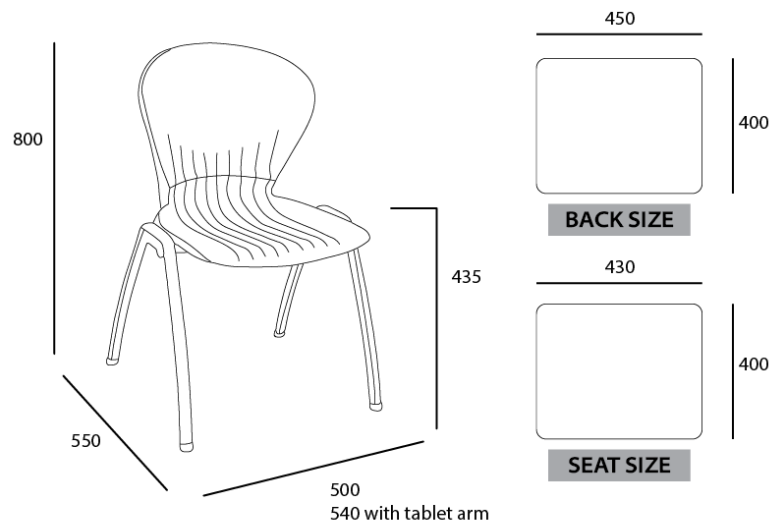

AGILE ANNE STUDY CHAIR
ASC-ANN-PP-BK

Anne Chair

DESCRIPTION

- ▶ As one of our most versatile chairs, the Anne range can be outfitted with several options: a lecture table, fabric inserts for comfort or even outfit it with a gas-lift base for added versatility in the laboratory.
- ▶ Polypropylene Seat, Steel Frame
- ▶ Stackable (4 Leg)
- ▶ Available as a 4 Leg Chair or Gas-lift Chair
- ▶ Adjustable Height + 5 Star Base (Gaslift Chair)

Anne 4 Leg: H 800mm x W 500mm x D 550mm

Anne w/ Lecture Table: H 800mm x W 540mm x D 425mm

Anne Gaslift: H 790mm - 910mm x W 435mm x D 560mm

Available Colours:

Seat Colours: Black, Blue, Red, Charcoal
(Fabric Insert)
Frame Colours: Black, Chrome