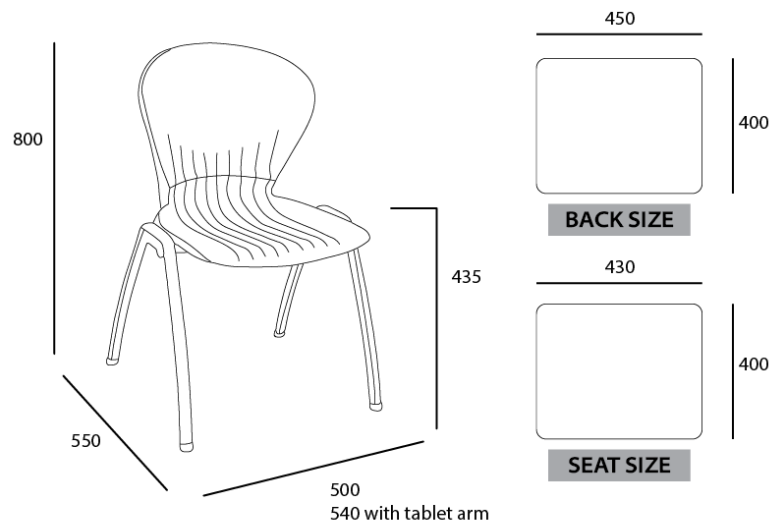

AGILE ANNE STUDY CHAIR
ASC-ANN-PP-BK

Anne Chair

DESCRIPTION

- ▶ As one of our most versatile chairs, the Anne range can be outfitted with several options: a lecture table, fabric inserts for comfort or even outfit it with a gas-lift base for added versatility in the laboratory.
- ▶ Polypropylene Seat, Steel Frame
- ▶ Stackable (4 Leg)
- ▶ Available as a 4 Leg Chair or Gas-lift Chair
- ▶ Adjustable Height + 5 Star Base (Gaslift Chair)

Anne 4 Leg: H 800mm x W 500mm x D 550mm

Anne w/ Lecture Table: H 800mm x W 540mm x D 425mm

Anne Gaslift: H 790mm - 910mm x W 435mm x D 560mm

Available Colours:

Seat Colours: Black, Blue, Red, Charcoal (Fabric Insert)
Frame Colours: Black, Chrome