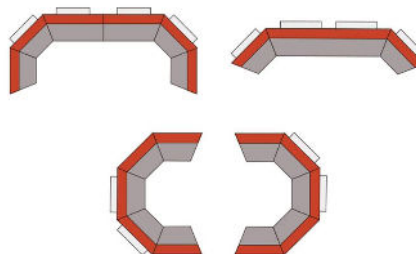

AGILE EDGE LOUNGE
AMS-EDG-FU

DESCRIPTION

- Design your own seating areas with the Loop modular lounges
- Fully upholstered with fabric of your choice

DETAILS

Cleaning & Maintenance:

Damp Cloth, Mild Detergents

Warranty:

5 Years

Seat Dimensions:

1500mm L X 870mm W

Seat Height (From Floor):

780mm

Table Dimensions:

270mm W x 140mm H x 1200mm L

Available Colours:

Large array of Fabrics & Vinyls available – refer to Resources Tab on the website.

Options:

Available with or without table.
Edge lounge: AMS-EDG-FU-TBC
Edge Lounge with table: AMS-EDG-FU-WT-TBC

Other shapes and sizes can be made to order - 8-10 week leadtime