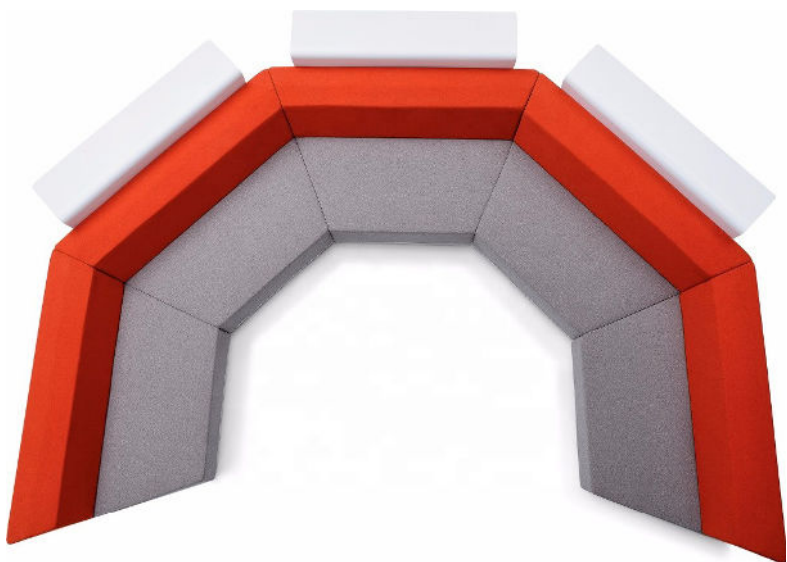

**AGILE EDGE LOUNGE**  
AMS-EDG-FU

**DESCRIPTION**

- ▶ Design your own seating areas with the Loop modular lounges
- ▶ Fully upholstered with fabric of your choice

**DETAILS**

**Cleaning & Maintenance:**

Damp Cloth, Mild Detergents

**Warranty:**

5 Years

**Seat Dimensions:**

1500mm L X 870mm W

**Seat Height (From Floor):**

780mm

**Table Dimensions:**

270mm W x 140mm H x 1200mm L

**Available Colours:**

Large array of Fabrics & Vinyls available – refer to Resources Tab on the website.

**Options:**

Available with or without table.  
Edge lounge: AMS-EDG-FU-TBC  
Edge Lounge with table: AMS-EDG-FU-WT-TBC