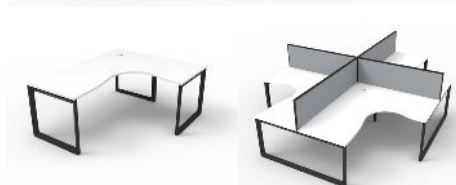

DESCRIPTION

Maximise space and create an efficient working environment with Agile Infinity. 750mm deep Enviroboard tops, with cable access hole. White or oak tops, and black or white frames create a modern, clean look to your fit out. Configure multiple corner workstations together to create pods with or without screens for large workspaces.

- ▶ Double support rail for extra strength
- ▶ 60mm x 45mm beveled edge loop leg
- ▶ All tops come with 1 x 80mm diameter cable entry hole
- ▶ Configure multiple corner workstations together to create pods of desks with or without screens

DIMENSIONS

SKU	Length	Width	Depth	Desk Top Height
AMFD-INF-4PCWS-XX-1800-1800	1800mm	1800mm	750mm	730mm
AMFD-INF-4PCWS-XX-1800-1500	1500mm	1800mm	750mm	730mm
AMFD-INF-4PCWS-XX-1500-1500	1500mm	1500mm	750mm	730mm