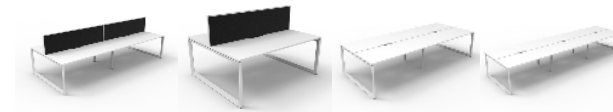

DESCRIPTION

Maximise space and create an efficient working environment with Agile Infinity. 750mm deep enviroboard tops, with scallop for cable access, and a recessed leg to create full leg access in long runs of workstations.

The bevelled edge loop leg finishes each workstation run with a premium look.

- ▶ Scalloped top for easy wire management
- ▶ Recessed Intermediate Leg Creates Full Leg Access
- ▶ 60mm x 45mm Beveled Edge Loop Leg
- ▶ Double Support Rail for Extra Strength

DETAILS

Cleaning & Maintenance:

Damp Cloth, Mild Detergents.

Warranty:

5 Years Under Normal Wear & Tear.

Finishes:

White or oak tops, with black or white frames create a modern, clean look to your fit out.

DIMENSIONS				
SKU	Workstations	Overall Width	Overall Depth	Overall Height
AMFD-INF-2PSD-XX-1800-1530	2 Person	1800mm	1530mm	730mm
AMFD-INF-4PSD-XX-3600-1530	4 Person	3600mm	1530mm	730mm
AMFD-INF-6PSD-XX-5400-1530	6 Person	5400mm	1530mm	730mm
AMFD-INF-2PSD-XX-1500-1530	2 Person	1500mm	1530mm	730mm
AMFD-INF-4PSD-XX-3000-1530	4 Person	3000mm	1530mm	730mm
AMFD-INF-6PSD-XX-4500-1530	6 Person	4500mm	1530mm	730mm
AMFD-INF-2PSD-XX-1200-1530	2 Person	1200mm	1530mm	730mm
AMFD-INF-4PSD-XX-2400-1530	4 Person	2400mm	1530mm	730mm
AMFD-INF-2PSD-XX-1800-1530	6 Person	3600mm	1530mm	730mm