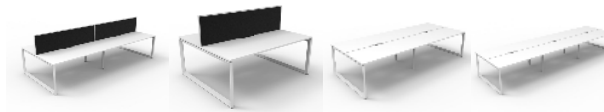

**DESCRIPTION**

Maximise space and create an efficient working environment with Agile Infinity. 750mm deep enviroboard tops, with scallop for cable access, and a recessed leg to create full leg access in long runs of workstations.

The bevelled edge loop leg finishes each workstation run with a premium look.

- ▶ Scalloped top for easy wire management
- ▶ Recessed Intermediate Leg Creates Full Leg Access
- ▶ 60mm x 45mm Beveled Edge Loop Leg
- ▶ Double Support Rail for Extra Strength

DIMENSIONS				
SKU	Workstations	Overall Width	Overall Depth	Overall Height
AMFD-INF-2PSD-XX-1800-1530	2 Person	1800mm	1530mm	730mm
AMFD-INF-4PSD-XX-3600-1530	4 Person	3600mm	1530mm	730mm
AMFD-INF-6PSD-XX-5400-1530	6 Person	5400mm	1530mm	730mm
AMFD-INF-2PSD-XX-1500-1530	2 Person	1500mm	1530mm	730mm
AMFD-INF-4PSD-XX-3000-1530	4 Person	3000mm	1530mm	730mm
AMFD-INF-6PSD-XX-4500-1530	6 Person	4500mm	1530mm	730mm
AMFD-INF-2PSD-XX-1200-1530	2 Person	1200mm	1530mm	730mm
AMFD-INF-4PSD-XX-2400-1530	4 Person	2400mm	1530mm	730mm
AMFD-INF-2PSD-XX-1800-1530	6 Person	3600mm	1530mm	730mm