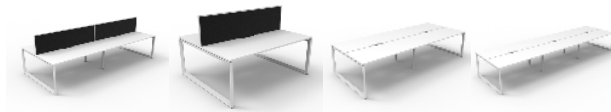

DESCRIPTION

Maximise space and create an efficient working environment with Agile Infinity. 750mm deep enviroboard tops, with scallop for cable access, and a recessed leg to create full leg access in long runs of workstations.

The bevelled edge loop leg finishes each workstation run with a premium look.

- ▶ Scalloped top for easy wire management
- ▶ Recessed Intermediate Leg Creates Full Leg Access
- ▶ 60mm x 45mm Beveled Edge Loop Leg
- ▶ Double Support Rail for Extra Strength

DETAILS

Cleaning & Maintenance:

Damp Cloth, Mild Detergents.

Warranty:

5 Years Under Normal Wear & Tear.

Finishes:

White or oak tops, with black or white frames create a modern, clean look to your fit out.

DIMENSIONS				
SKU	Workstations	Overall Width	Overall Depth	Overall Height
AMFD-INF-2PSD-XX-1800-1530	2 Person	1800mm	1530mm	730mm
AMFD-INF-4PSD-XX-3600-1530	4 Person	3600mm	1530mm	730mm
AMFD-INF-6PSD-XX-5400-1530	6 Person	5400mm	1530mm	730mm
AMFD-INF-2PSD-XX-1500-1530	2 Person	1500mm	1530mm	730mm
AMFD-INF-4PSD-XX-3000-1530	4 Person	3000mm	1530mm	730mm
AMFD-INF-6PSD-XX-4500-1530	6 Person	4500mm	1530mm	730mm
AMFD-INF-2PSD-XX-1200-1530	2 Person	1200mm	1530mm	730mm
AMFD-INF-4PSD-XX-2400-1530	4 Person	2400mm	1530mm	730mm
AMFD-INF-2PSD-XX-1800-1530	6 Person	3600mm	1530mm	730mm