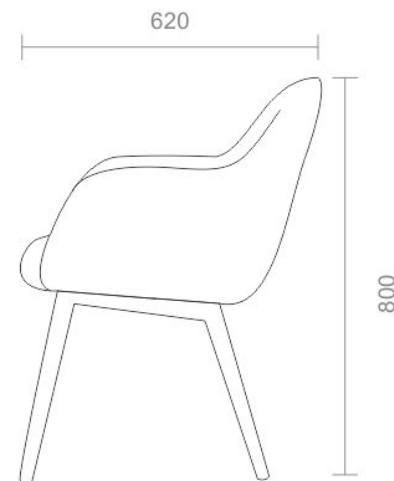

KINDRED VISITORS CHAIR
AVC-KIN-FU-WLF-CH

DESCRIPTION

- ▶ Classically styled and designed for the commercial environment
- ▶ Exceptionally well executed “wood-look” fully welded steel frame
- ▶ Commercial grade high density foam
- ▶ Upholstered in Slate grey soft touch fabrics

DETAILS

Cleaning & Maintenance:

Damp Cloth, Mild Detergents

Warranty:

3 Years

Seat Dimensions:

640mm W X 620mm D

Seat Height:

800mm H

Options:

Custom fabrics available
Optional black welded steel frame

Contact Agile for further information.