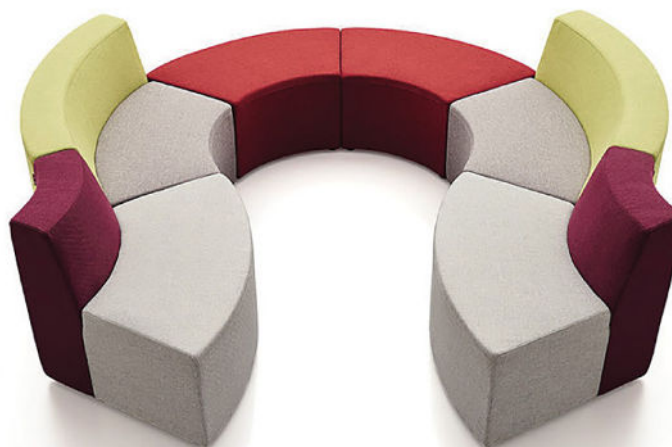

AGILE LOOP MODULAR LOUNGES
AMS-LOO

DESCRIPTION

- ▶ Design your own seating areas with the Loop modular lounges
- ▶ Fully upholstered with fabric of your choice

DETAILS

Cleaning & Maintenance:

Damp Cloth, Mild Detergents

Warranty:

5 Years

Inside Curve Dimensions (with back):

1020mm W X 730mm D X 725mm H

Outside Curve Dimensions (with back):

1185mm W X 778mm W X 725mm H

Curved Ottoman Dimensions (no back):

1015 mm W X 570mm D X 425mm H

Available Colours:

'Large array of Fabrics & Vinyls available – refer to Resources Tab on the website.'

Options:

Lounges

Inside Curve: AMS-LOO-FU-ISC-TBC

Outside Curve: AMS-LOO-FU-OSC-TBC

Straight: AMS-LOO-FU-STR-TBC