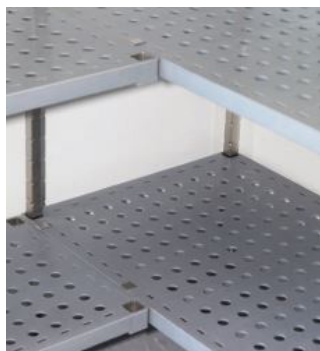

AGILE M-SPAN SHELVING AMMS-ADD-4T

DESCRIPTION

The all new M-Span shelf is designed to be easy to clean and last a lifetime for an affordable price. Made by over moulding a sub frame with Food Grade Polypropylene to produce a strong shelf in one process. This patented technique reduces the cost and the carbon footprint to benefit both the customer and the environment.

DETAILS	
WEIGHT LOADING	M-Span shelves are rated to 200kgs evenly spaced per tier up to 1200mm long. Sizes 1350mm, 1500mm are rated to 150kg evenly spaced. Shelf clips are rated to 150kg up to 1200mm and 100kg for 1350 and 1500mm long shelves.
ASSEMBLY	M-Span Shelving is quick and simple to assemble requiring no tools. Clear access corner units and add on units use stainless steel M-Span shelf clips eliminating 2 posts. All Shelf Posts come standard with adjustable feet.
WARRANTY	M-Span Shelves: 20 Year Non Corrosion Warranty + 12 months Structural Warranty against manufacturing defects. Posts: Choose between 304 Grade Stainless Steel and Galvanised posts. Each have a 12 month Structural Warranty against manufacturing defects.
ANTI-MICROBIAL PROTECTION	M-Span shelves have LIFE MATERIALS Anti-Microbial Protection built in during the manufacturing process to help maintain hygienic food storage.
AIR FLOW	The large flat open surfaces of the M-Span shelf enhance the airflow through the holes in the surface of the shelf.
USAGE	M-Span shelving is suitable for dry store, coolroom and freezer use. The large flat surfaces can be written on, this is handy for organisation or customer info.

M-SPAN SHELF SIZES		
Widths	Lengths	Standard Post Heights
310mm	600, 750, 900, 1050, 1200, 1350 and 1500mm	3 tiers - 1200mm high
460mm	600, 750, 900, 1050, 1200, 1350 and 1500mm	4 tiers - 1800mm high
610mm	600, 750, 900, 1050, 1200, 1350 and 1500mm	5 tiers - 2000mm high