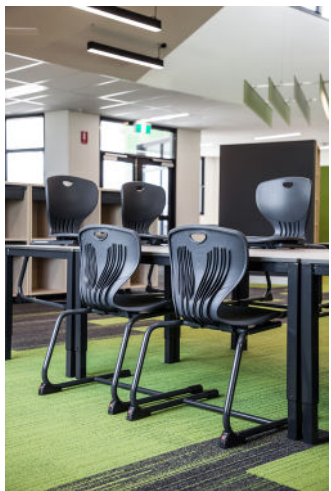

MAXIMA CANTILEVER CHAIR ASC-MAXC-PP-2**_**

DESCRIPTION

- Modern ergonomically designed cantilever chairs absorb the bounce of active children, so teachers don't have to.
- The robust seat surface is easy to clean and resists scratches.
- The C-frame makes raising the chairs on desks and tables quick and safe.
- Glides provide stability and protect floors from abrasion.
- A convenient grip hole in the seat back makes carrying this lightweight chair easy.
- This Chair is available in 3 seat heights according to DIN EN 1729

DETAILS

Cleaning & Maintenance:

Damp Cloth, Mild Detergents

Warranty:

5 Years under normal wear and tear

DIMENSIONS

PRODUCT CODE	SIZE
ASC-MAXC-PP-355-**	355mm
ASC-MAXC-PP-380-**	380mm
ASC-MAXC-PP-430-**	430mm
ASC-MAXC-PP-460-**	460mm

Available Colours:

Crimson, pear, violet, tangerine, sky blue, charcoal, bumblebee, blueberry and white
Frame Colours: white, black, grey and silver

Options:

4 different seat heights- see over the page for more details.