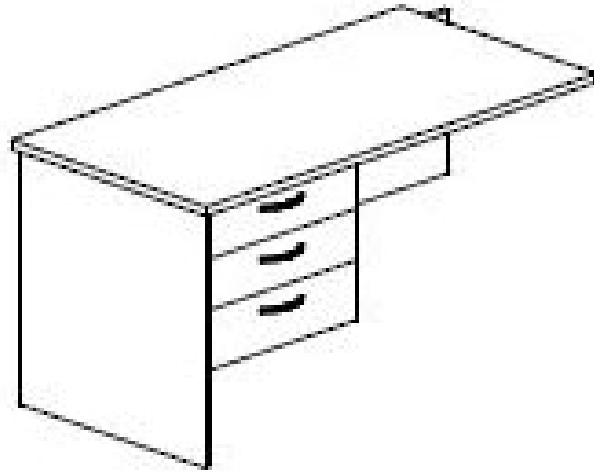

AGILE PLATEAU DESK STRAIGHT

DESCRIPTION

- Conventional Slab end Desk with Modesty panel
- Strong 25mm MR EO Board Slab Ends with 25mm Tops in a variety of Laminex colours – 2mm ABS edging
- Adjustable feet to allow for uneven floors.
- Customisable to suit existing décor or existing furniture finishes

DETAILS

Cleaning & Maintenance

Damp Cloth, Mild Detergents

Guarantee

10 Year Guarantee

Available Dimensions

- Overall Desk – 1200/1350/1500/1650/1800/2100W x 600/750/900D x 725mmH
- Modesty panel – 350mmD

Options

- ▶ Large Range of Commercial Laminex Colours available – 25 x Plain Colours and 25 x Timber Woodgrain colours – Refer to Resources Tab on Website
- ▶ These units can be manufactured to any custom size to suit your layout of spacing
- ▶ Can be made with a D-end or Bulb End to make desk double as a collaboration table

AGILE PLATEAU DESK RETURN

DESCRIPTION

- Add to Conventional Slab end Desk to make a Workstation Desk with return – either left-hand or right-hand side – please specify?
- Strong 25mm MR EO Board Slab Ends with 25mm Tops in a variety of Laminex colours – 2mm ABS edging
- Adjustable feet to allow for uneven floors.
- Customisable to suit existing décor or existing furniture finishes.