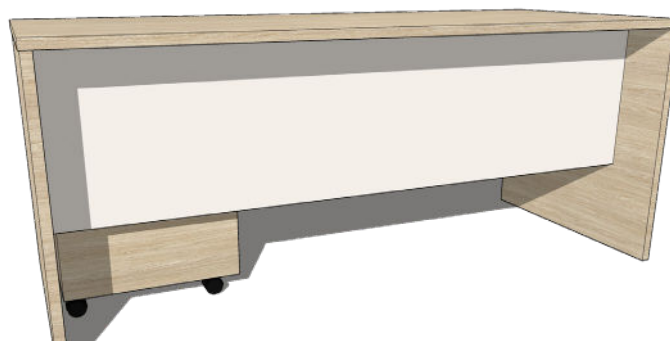

AGILE PLATEAU DESK STRAIGHT

DESCRIPTION

- Conventional Slab end Desk with Modesty panel
- Strong 25mm MR EO Board Slab Ends with 25mm Tops in a variety of Laminex colours – 2mm ABS edging
- Adjustable feet to allow for uneven floors.
- Customisable to suit existing décor or existing furniture finishes

DETAILS

Cleaning & Maintenance

Damp Cloth, Mild Detergents

Guarantee

10 Year Guarantee

Available Dimensions

- Overall Desk – 1200/1350/1500/1650/1800/2100W x 600/750/900D x 725mmH
- Modesty panel – 350mmD

Options

- ▶ Large Range of Commercial Laminex Colours available – 25 x Plain Colours and 25 x Timber Woodgrain colours – Refer to Resources Tab on Website
- ▶ These units can be manufactured to any custom size to suit your layout of spacing
- ▶ Can be made with a D-end or Bulb End to make desk double as a collaboration table

AGILE PLATEAU DESK RETURN

DESCRIPTION

- Add to Conventional Slab end Desk to make a Workstation Desk with return – either left-hand or right-hand side – please specify?
- Strong 25mm MR EO Board Slab Ends with 25mm Tops in a variety of Laminex colours – 2mm ABS edging
- Adjustable feet to allow for uneven floors.
- Customisable to suit existing décor or existing furniture finishes.