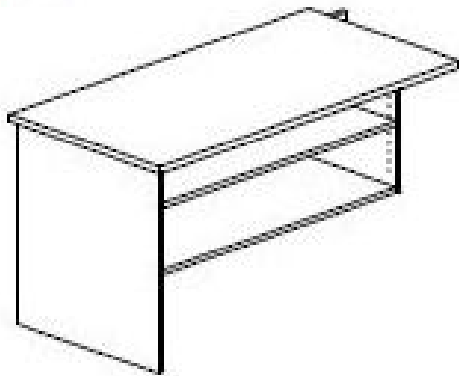

AGILE PLATEAU DESK STRAIGHT

DESCRIPTION

- Conventional Slab end Desk with Modesty panel
- Strong 25mm MR EO Board Slab Ends with 25mm Tops in a variety of Laminex colours – 2mm ABS edging
- Adjustable feet to allow for uneven floors.
- Customisable to suit existing décor or existing furniture finishes

DETAILS

Cleaning & Maintenance

Damp Cloth, Mild Detergents

Guarantee

10 Year Guarantee

Available Dimensions

- Overall Desk – 1200/1350/1500/1650/1800/2100W x 600/750/900D x 725mmH
- Modesty panel – 350mmD

Options

- ▶ Large Range of Commercial Laminex Colours available – 25 x Plain Colours and 25 x Timber Woodgrain colours – Refer to Resources Tab on Website
- ▶ These units can be manufactured to any custom size to suit your layout of spacing
- ▶ Can be made with a D-end or Bulb End to make desk double as a collaboration table

AGILE PLATEAU DESK RETURN

DESCRIPTION

- Add to Conventional Slab end Desk to make a Workstation Desk with return – either left-hand or right-hand side – please specify?
- Strong 25mm MR EO Board Slab Ends with 25mm Tops in a variety of Laminex colours – 2mm ABS edging
- Adjustable feet to allow for uneven floors.
- Customisable to suit existing décor or existing furniture finishes.