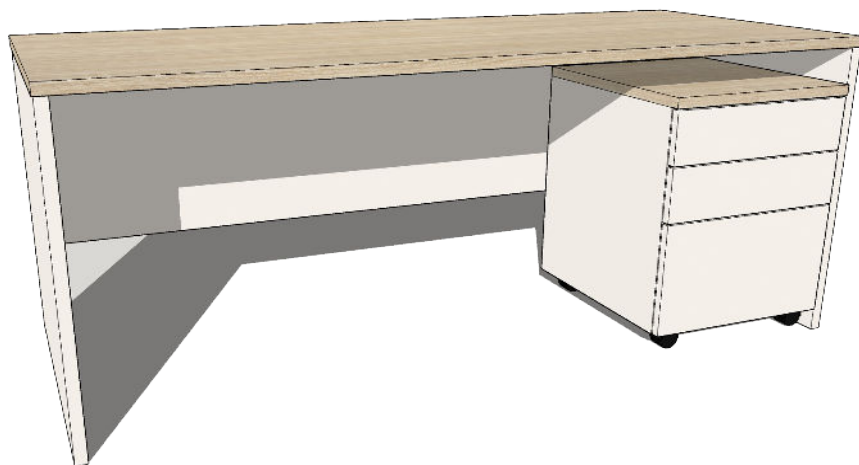

AGILE PLATEAU DESK STRAIGHT

DESCRIPTION

- Conventional Slab end Desk with Modesty panel
- Strong 25mm MR EO Board Slab Ends with 25mm Tops in a variety of Laminex colours – 2mm ABS edging
- Adjustable feet to allow for uneven floors.
- Customisable to suit existing décor or existing furniture finishes

DETAILS

Cleaning & Maintenance

Damp Cloth, Mild Detergents

Guarantee

10 Year Guarantee

Available Dimensions

- Overall Desk – 1200/1350/1500/1650/1800/2100W x 600/750/900D x 725mmH
- Modesty panel – 350mmD

Options

- ▶ Large Range of Commercial Laminex Colours available – 25 x Plain Colours and 25 x Timber Woodgrain colours – Refer to Resources Tab on Website
- ▶ These units can be manufactured to any custom size to suit your layout of spacing
- ▶ Can be made with a D-end or Bulb End to make desk double as a collaboration table

AGILE PLATEAU DESK RETURN

DESCRIPTION

- Add to Conventional Slab end Desk to make a Workstation Desk with return – either left-hand or right-hand side – please specify?
- Strong 25mm MR EO Board Slab Ends with 25mm Tops in a variety of Laminex colours – 2mm ABS edging
- Adjustable feet to allow for uneven floors.
- Customisable to suit existing décor or existing furniture finishes.