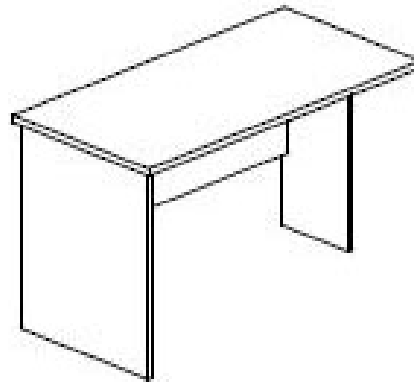

AGILE PLATEAU DESK STRAIGHT

DESCRIPTION

- Conventional Slab end Desk with Modesty panel
- Strong 25mm MR EO Board Slab Ends with 25mm Tops in a variety of Laminex colours – 2mm ABS edging
- Adjustable feet to allow for uneven floors.
- Customisable to suit existing décor or existing furniture finishes

DETAILS

Cleaning & Maintenance

Damp Cloth, Mild Detergents

Guarantee

10 Year Guarantee

Available Dimensions

- Overall Desk – 1200/1350/1500/1650/1800/2100W x 600/750/900D x 725mmH
- Modesty panel – 350mmD

Options

- ▶ Large Range of Commercial Laminex Colours available – 25 x Plain Colours and 25 x Timber Woodgrain colours – Refer to Resources Tab on Website
- ▶ These units can be manufactured to any custom size to suit your layout of spacing
- ▶ Can be made with a D-end or Bulb End to make desk double as a collaboration table

AGILE PLATEAU DESK RETURN

DESCRIPTION

- Add to Conventional Slab end Desk to make a Workstation Desk with return – either left-hand or right-hand side – please specify?
- Strong 25mm MR EO Board Slab Ends with 25mm Tops in a variety of Laminex colours – 2mm ABS edging
- Adjustable feet to allow for uneven floors.
- Customisable to suit existing décor or existing furniture finishes.