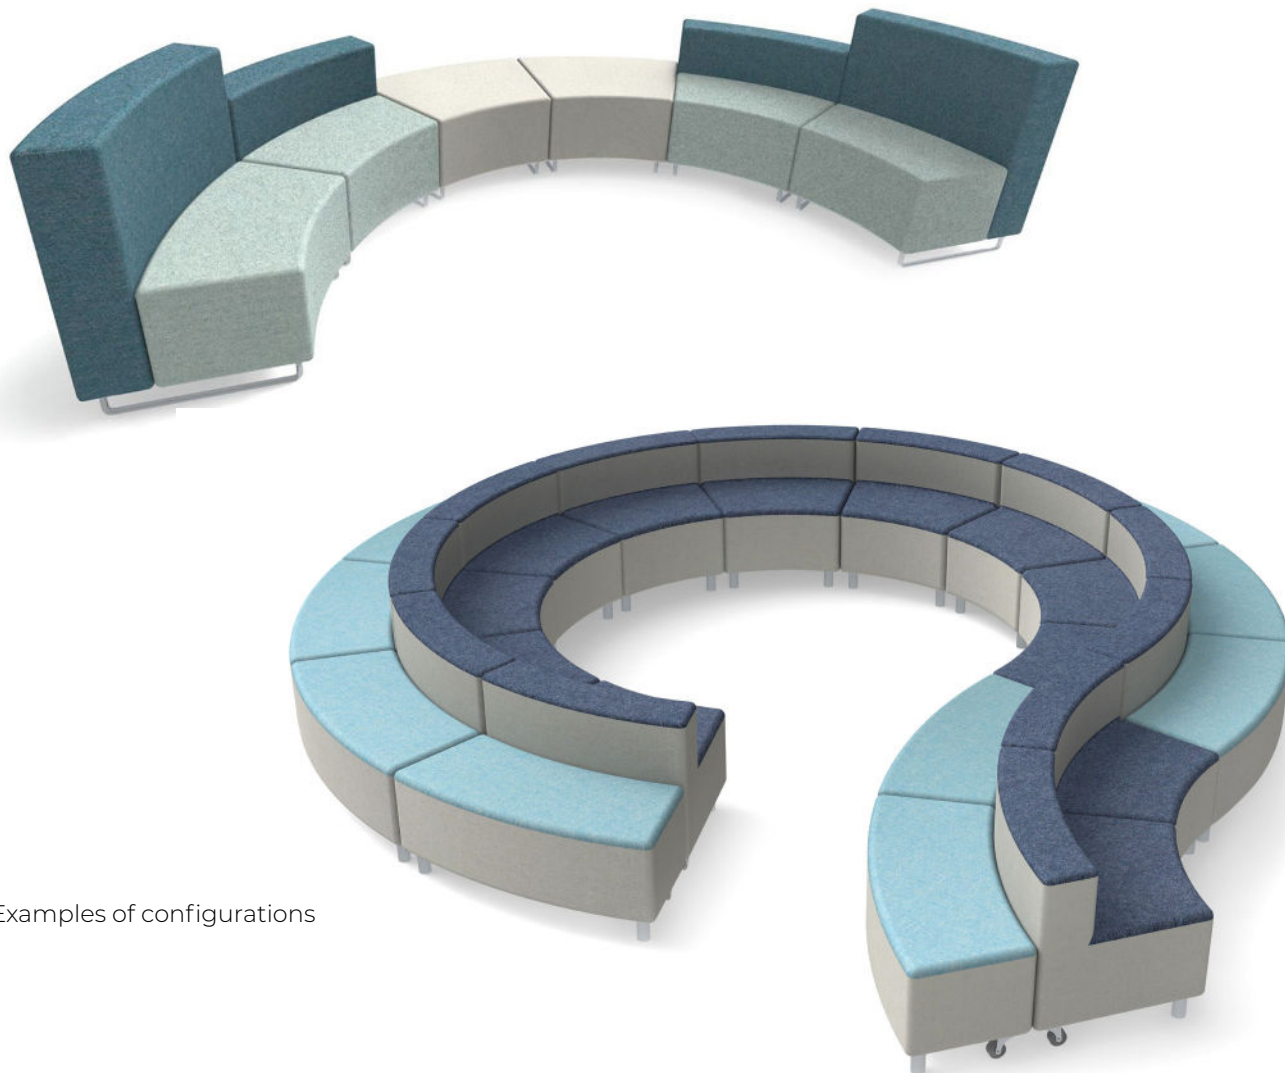

AGILE ROTUNDA COLLECTION ASS-ROT

Examples of configurations

DESCRIPTION

- The Rotunda Collection offers curved and straight options as well as a variety of seat back heights.
- Also available with bookshelf or table options
- Fill your space in the most creative way you can with a combination of units and upholstery options.

DETAILS

Cleaning & Maintenance:

Damp Cloth, Mild Detergents

Warranty:

5 Years

Seat Sizes:

See page 2

Available Colours:

Large Array of Fabrics & Vinyls available – refer to Resources Tab on the website.