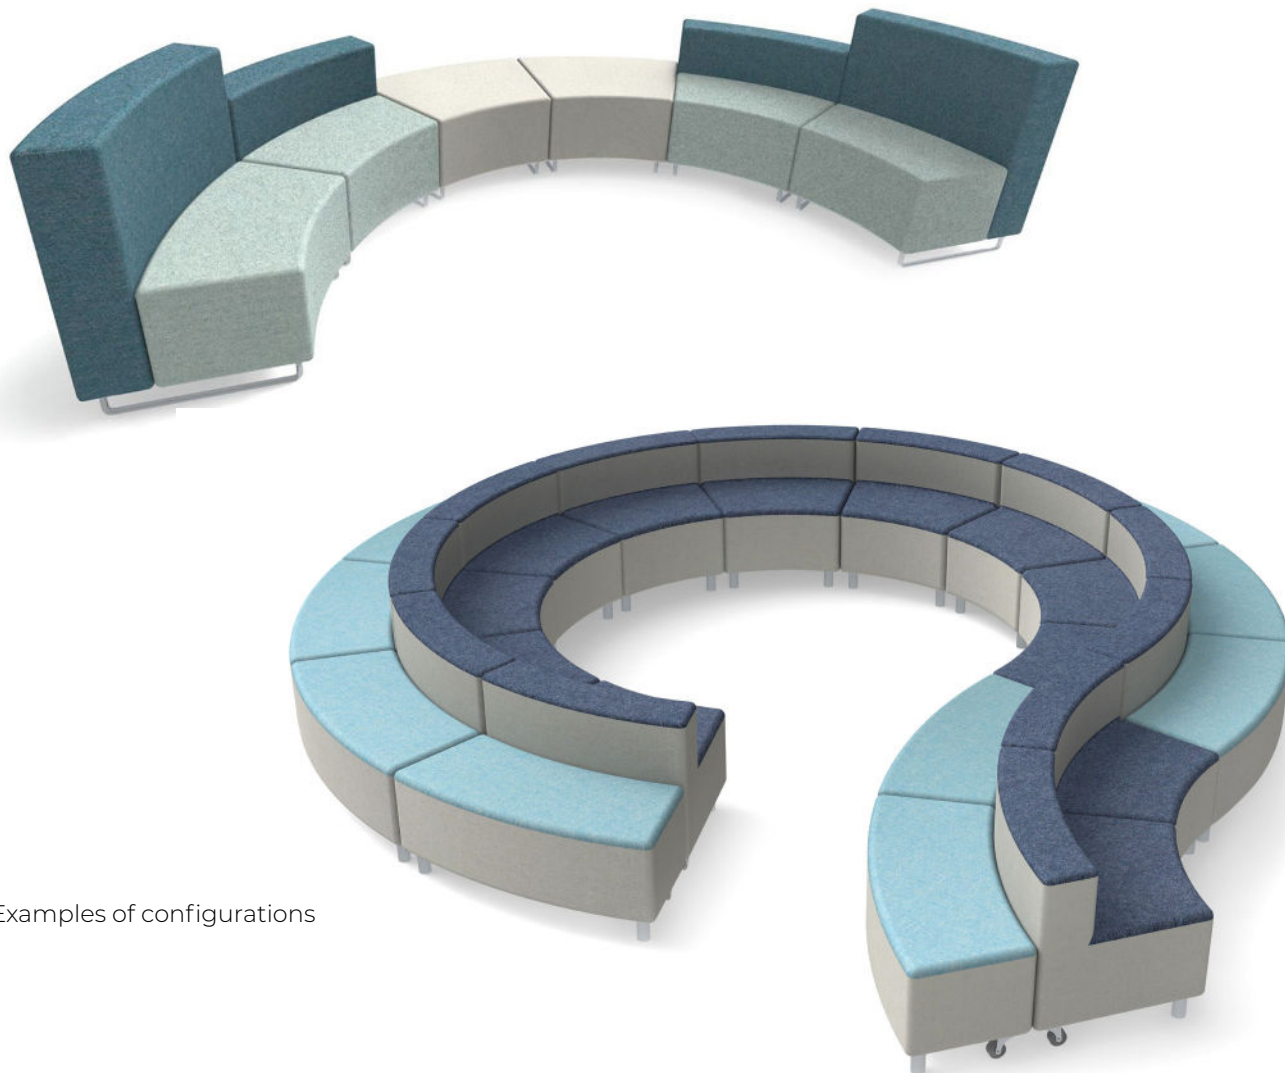

AGILE ROTUNDA COLLECTION ASS-ROT

Examples of configurations

DESCRIPTION

- ▶ The Rotunda Collection offers curved and straight options as well as a variety of seat back heights.
- ▶ Also available with bookshelf or table options
- ▶ Fill your space in the most creative way you can with a combination of units and upholstery options.

Large Array of Fabrics & Vinyls available – refer to Resources Tab on the website.

Straight Lounge - Highback
ASS-ROT-STR-HB-CUS
1200mm W
900mm H
650mm D
Seat Height: 450mm

Straight Lounge - Lowback
ASS-ROT-STR-LB-CUS
1200mm W
720mm H
650mm D
Seat Height: 450mm

Curve Lounge - Highback
ASS-ROT-C-HB-CUS
595/931mm W
900mm H
650mm D
Seat Height: 450mm

Curve Lounge - Lowback
ASS-ROT-C-LB-CUS
595/931mm W
720mm H
650mm D
Seat Height: 450mm

Straight Ottoman
ASS-ROT-STR-OTTO-CUS
1200mm W
450mm D
450mm H

Straight Ottoman
ASS-ROT-STR-OTTO-CUS
1200mm W
450mm D
450mm H

Wide Curve Lounge - Highback
ASS-ROT-WC-HB-CUS
551/1018mm W
900mm H
650mm D
Seat Height: 450mm

Wide Curve Lounge - Lowback
ASS-ROT-WC-LB-CUS
551/1018mm W
720mm H
650mm D
Seat Height: 450mm