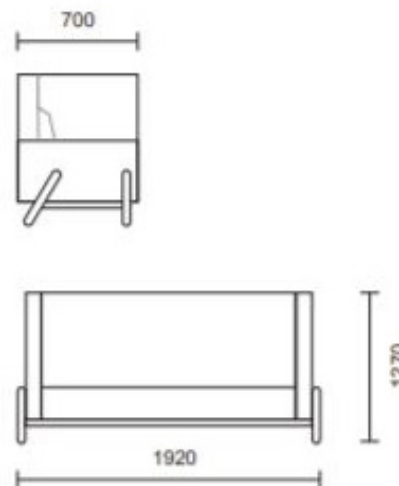

AGILE SAIRENTO STUDY POD
ABS-SAI-*S-FU- ****

DESCRIPTION

- ▶ Stylish high back booth
- ▶ 430mm seat height
- ▶ 1270mm high
- ▶ 700mm deep
- ▶ Widths; 1 seater 1000mm; 2 seater 1520mm; 3 seater 1920mm
- ▶ Powdercoated steel legs and frame
- ▶ Colours: custom to order

DETAILS

Cleaning & Maintenance:

Damp Cloth, Mild Detergents

Warranty:

5 Years under Normal Wear & Tear

Dimensions:

430mm seat height

1270mmH x 700mmD

1 Seater Width: 1000mm

2 Seater Width: 1520mm

3 Seater Width: 1920mm

Available Colours:

Powdercoated steel legs and frame
Colours: custom to order

Options:

See Resources Tab for Fabric options or call today to discuss your preferences.