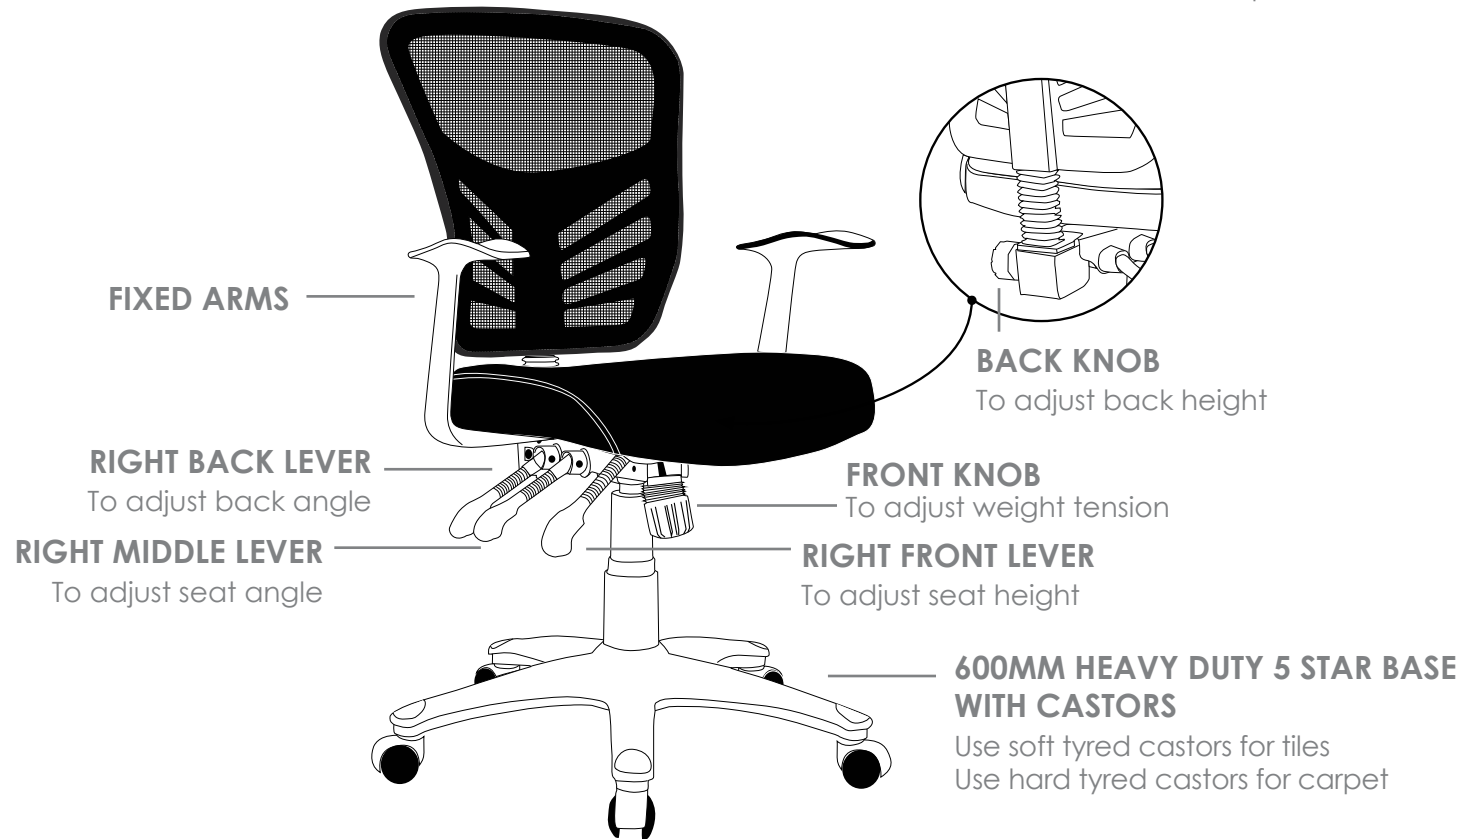

R1 TASK SEATING

YARRA

FEATURES

- » Adjustable seat height
- » Adjustable back height
- » Adjustable weight tension
- » Fixed arms
- » 3 lever ergonomic mechanism
- » 600mm heavy duty 5 star base with castors
- » Available in black only
- » Minor assembly required
- » Suitable for indoor use only
- » 4 year warranty
- » Weight limit is 120kg

INDOOR USE ONLY

✗ Do not use as a step ladder

YARRA

YARRA TASK SEATING

YARRA

BACK VIEW

SIDE VIEW