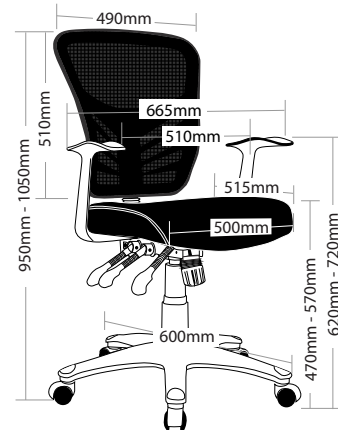

R1 TASK SEATING

YARRA

FEATURES

- » Adjustable seat height
- » Adjustable back height
- » Adjustable weight tension
- » Fixed arms
- » 3 lever ergonomic mechanism
- » 600mm heavy duty 5 star base with castors
- » Available in black only
- » Minor assembly required
- » Suitable for indoor use only
- » 4 year warranty
- » Weight limit is 120kg

INDOOR USE ONLY

✗ Do not use as a step ladder

YARRA

YARRA TASK SEATING

YARRA

BACK VIEW

SIDE VIEW