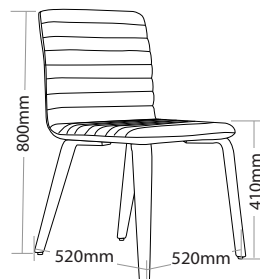

### FEATURES

- » Adjustable seat height with 4 star base, black base and black base with castors
- » Optional chrome 4 legs frame
- » Optional sled base chrome frame
- » Optional 700mm aluminium 4 star base
- » Optional timber legs with natural finish
- » Optional timber legs with black finish
- » Optional black base with or without castors
- » Fully upholstered
- » High density foam
- » Plywood shell
- » Available in local fabrics
- » Optional frame or base colour (please allow 5 more days)
- » Suitable for indoor use only
- » 5 year warranty
- » Weight limit is 130kg

### BLACK BASE WITH CASTORS

Keep a permanent contact between base of chair and floor

Keep a permanent contact between base of chair and floor

SMOKE-4L

SMOKE-SB

SMOKE-AB

SMOKE-BL

SMOKE-NL