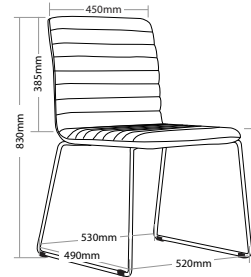

### FEATURES

- » Adjustable seat height with 4 star base, black base and black base with castors
- » Optional chrome 4 legs frame
- » Optional sled base chrome frame
- » Optional 700mm aluminium 4 star base
- » Optional timber legs with natural finish
- » Optional timber legs with black finish
- » Optional black base with or without castors
- » Fully upholstered
- » High density foam
- » Plywood shell
- » Available in local fabrics
- » Optional frame or base colour (please allow 5 more days)
- » Suitable for indoor use only
- » 5 year warranty
- » Weight limit is 130kg

### BLACK BASE WITH CASTORS

Keep a permanent contact between base of chair and floor

Keep a permanent contact between base of chair and floor

SMOKE-4L

SMOKE-SB

SMOKE-AB

SMOKE-BL

SMOKE-NL