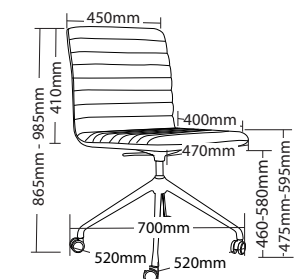

R6 BREAKOUT SEATING

SMOKE

FEATURES

- » Adjustable seat height with 4 star base, black base and black base with castors
- » Optional chrome 4 legs frame
- » Optional sled base chrome frame
- » Optional 700mm aluminium 4 star base
- » Optional timber legs with natural finish
- » Optional timber legs with black finish
- » Optional black base with or without castors
- » Fully upholstered
- » High density foam
- » Plywood shell
- » Available in local fabrics
- » Optional frame or base colour (please allow 5 more days)
- » Suitable for indoor use only
- » 5 year warranty
- » Weight limit is 130kg

INDOOR USE ONLY

✗ Do not use as a step ladder

BLACK BASE WITH CASTORS

Keep a permanent contact between base of chair and floor

Keep a permanent contact between base of chair and floor

SMOKE-BBC