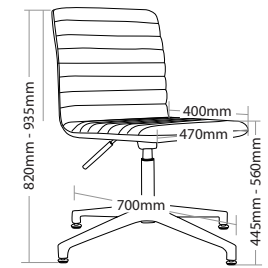

### BLACK BASE WITH CASTORS

Keep a permanent contact between base of chair and floor

Keep a permanent contact between base of chair and floor

SMOKE-4L

SMOKE-SB

SMOKE-AB

SMOKE-BL

SMOKE-NL