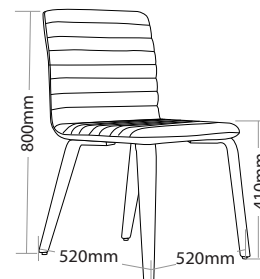

### BLACK BASE WITH CASTORS

Keep a permanent contact between base of chair and floor

Keep a permanent contact between base of chair and floor

SMOKE-4L

SMOKE-SB

SMOKE-AB

SMOKE-BL

SMOKE-NL