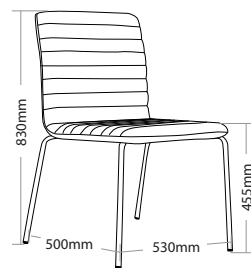

### FEATURES

- » Adjustable seat height with 4 star base, black base and black base with castors
- » Optional chrome 4 legs frame
- » Optional sled base chrome frame
- » Optional 700mm aluminium 4 star base
- » Optional timber legs with natural finish
- » Optional timber legs with black finish
- » Optional black base with or without castors
- » Fully upholstered
- » High density foam
- » Plywood shell
- » Available in local fabrics
- » Optional frame or base colour (please allow 5 more days)
- » Suitable for indoor use only
- » 5 year warranty
- » Weight limit is 130kg

### BLACK BASE WITH CASTORS

Keep a permanent contact between base of chair and floor

Keep a permanent contact between base of chair and floor

SMOKE-4L

SMOKE-SB

SMOKE-AB

SMOKE-BL

SMOKE-NL