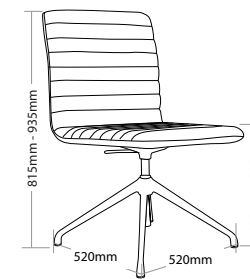

### BLACK BASE WITH CASTORS

Keep a permanent contact between base of chair and floor

Keep a permanent contact between base of chair and floor

SMOKE-4L

SMOKE-SB

SMOKE-AB

SMOKE-BL

SMOKE-NL