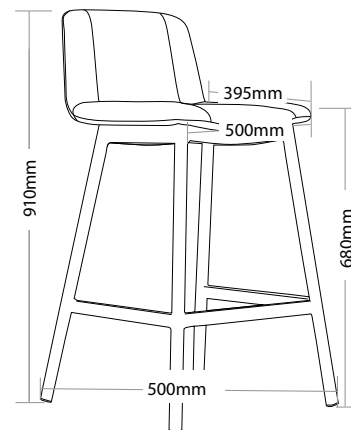

R6 BREAKOUT SEATING

VERO

FEATURES

- » Optional black or timber finish
- » Plywood inner structure
- » High density foam
- » Steel frame
- » Available in local fabrics
- » Optional frame or base colour (please allow 5 more days)
- » Suitable for indoor use only
- » 5 year warranty
- » Weight limit is 130kg

INDOOR USE ONLY

X Do not use as a step ladder

VERO-ST