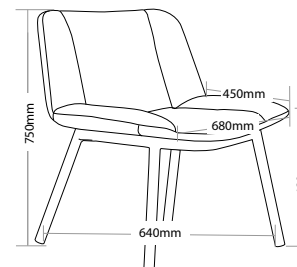

### FEATURES

- » Optional black or timber finish
- » Plywood inner structure
- » High density foam
- » Steel frame
- » Available in local fabrics
- » Optional frame or base colour (please allow 5 more days)
- » Suitable for indoor use only
- » 5 year warranty
- » Weight limit is 130kg

INDOOR USE ONLY

**X** Do not use as a step ladder

VERO-ST

VERO-CH