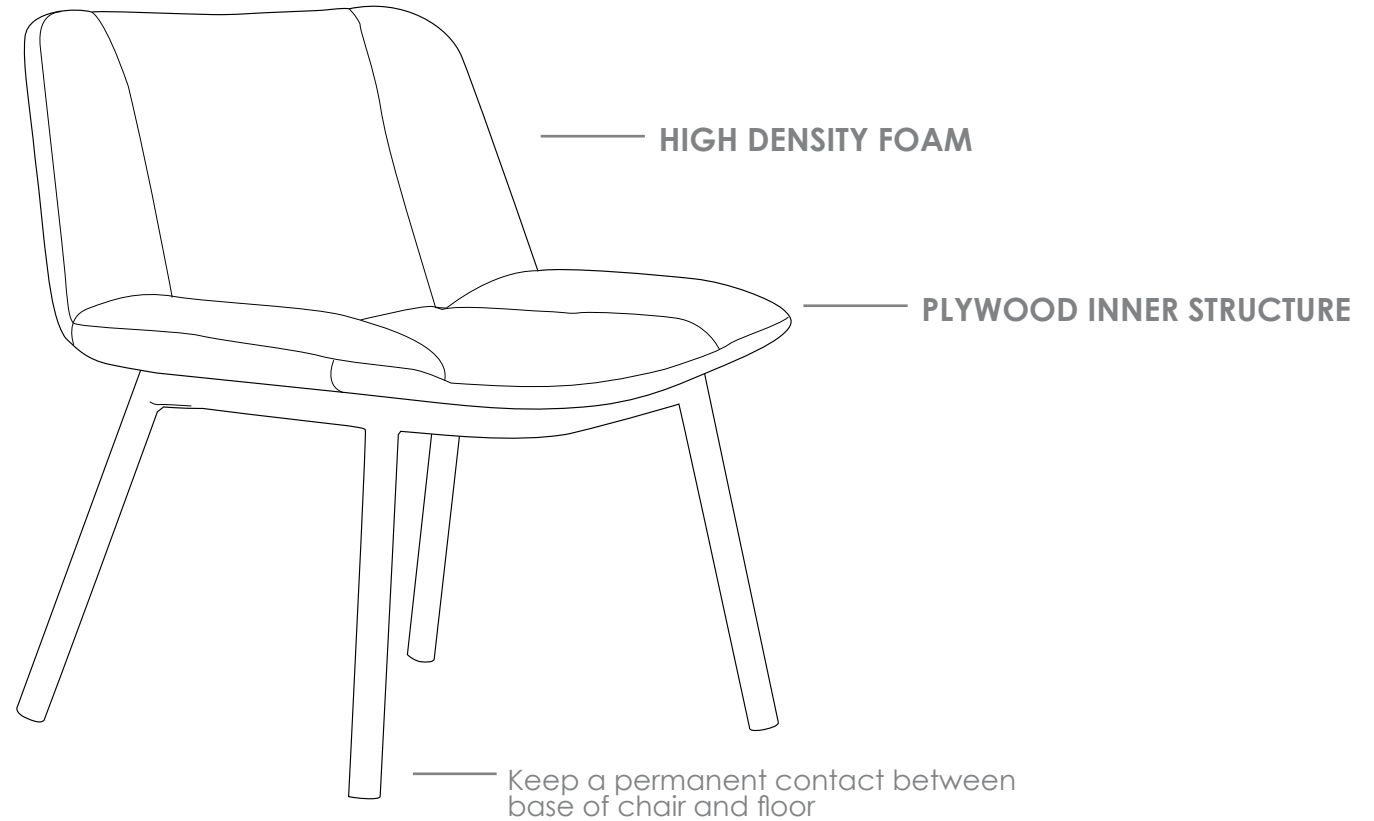

## VERO

### FEATURES

- » Optional black or timber finish
- » Plywood inner structure
- » High density foam
- » Steel frame
- » Available in local fabrics
- » Optional frame or base colour (please allow 5 more days)
- » Suitable for indoor use only
- » 5 year warranty
- » Weight limit is 130kg

INDOOR USE ONLY

**X** Do not use as a step ladder

VERO-ST

VERO-CH